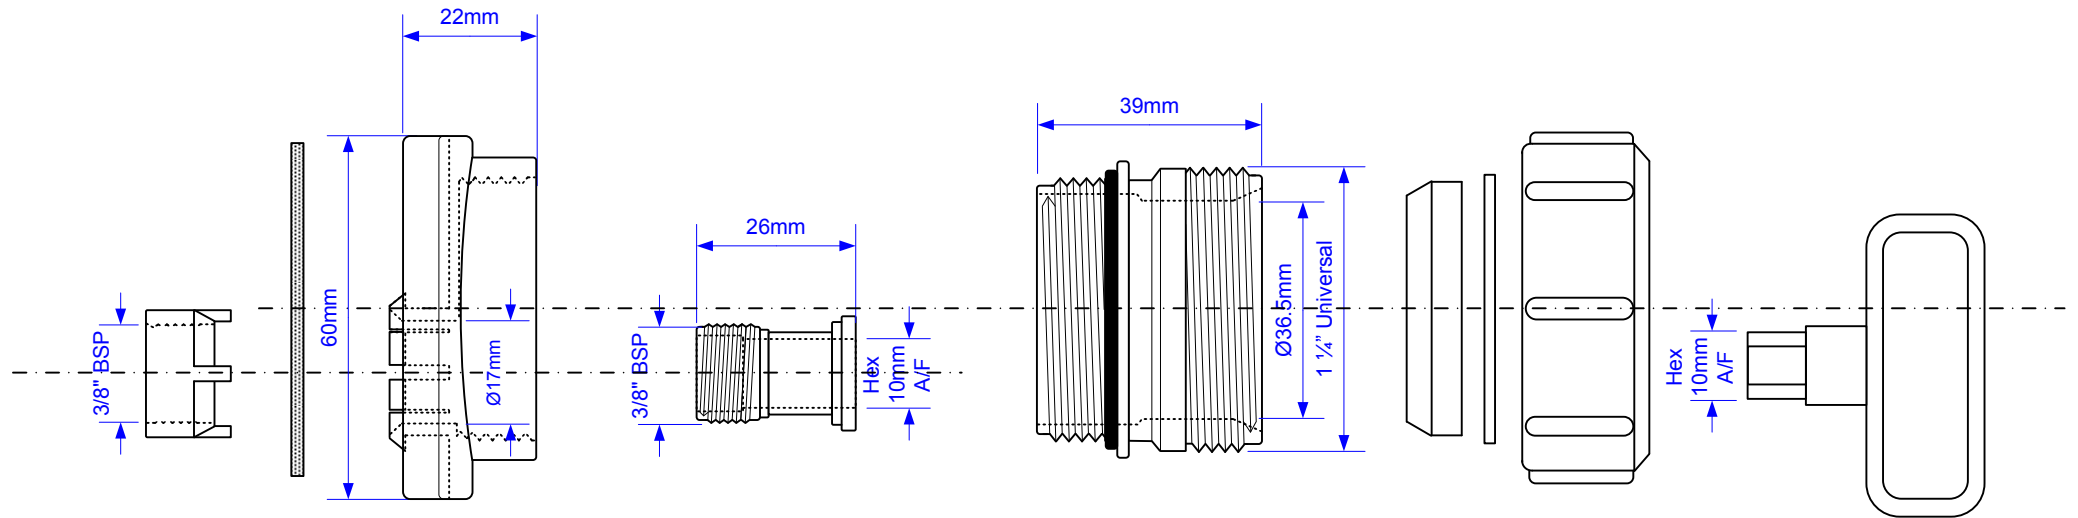

Code:

BOSS90CAST-BL

Drawing verified correct as of:

10/09/2013
RM

DRAWN BY

RM

REVISED

07/08/2013, 10/09/2013

FILENAME

BOSS90CAST-BL.VSD

SCALE

1: 1.25

DATE

10/09/2013