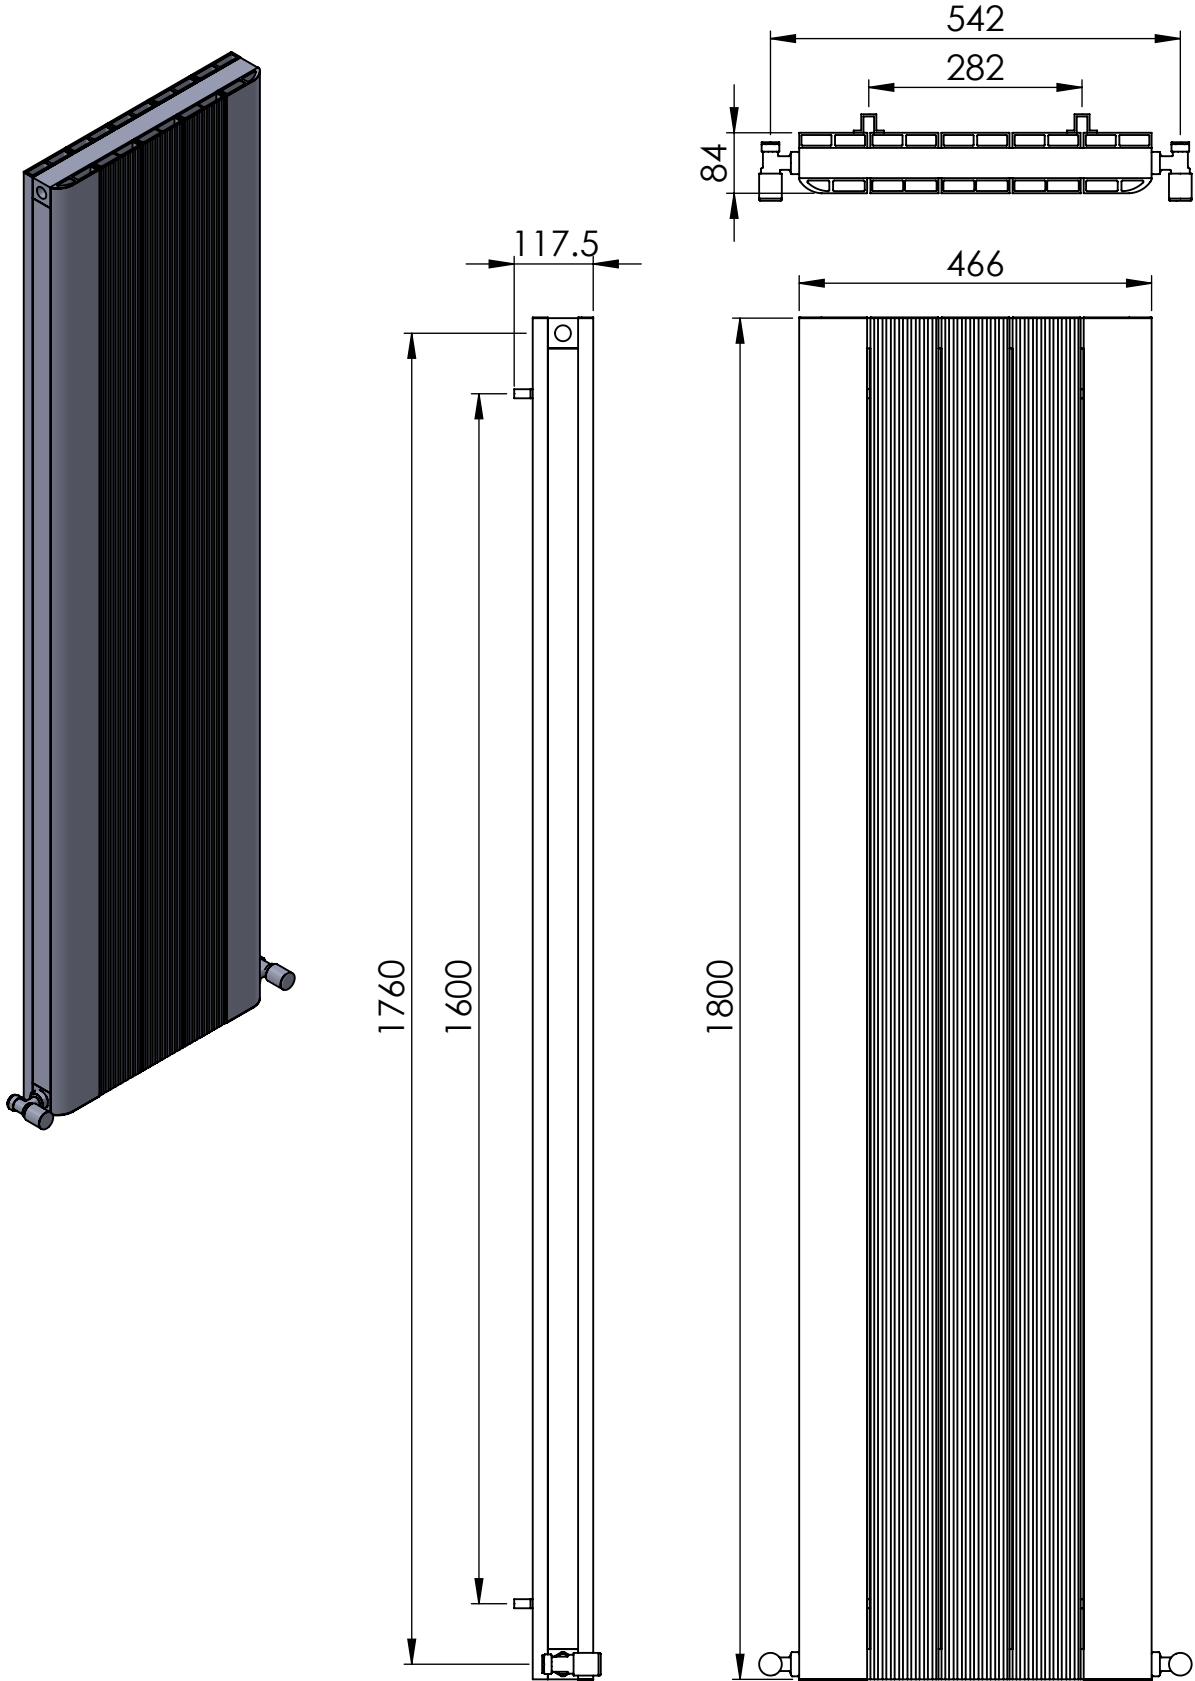

ASTUTE AL DR035DP 1800x466

Height: 1800
Width: 466
Depth: 117.5
Weight HO: kg
EO: kg

Tube ϕ : NA
End to End Connections: 466
Elec. element if specified: NA
Output @ 50°C Δ T Watts: 2348
BTUs: 8010

Manufactured from ALUMINIUM

All dimensions in millimetres

SCALE 1:20

Vogue UK Ltd. reserve the right to alter specifications without prior notice.
ALL MEASUREMENTS ARE NOMINAL DIMENSIONS ONLY, AND ARE NOT BINDING.

VOGUE UK
TOWEL WARMERS & RADIATORS