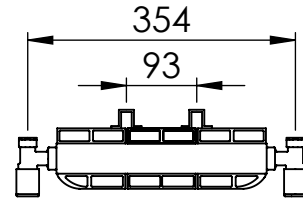

ASTUTE AL DR035DP 1800x278

Height: 1800
Width: 278
Depth: 117.5
Weight HO: kg
EO: kg

Tube ϕ : NA
End to End Connections: 278
Elec. element if specified: NA
Output @ 50°C Δ T Watts: 1441
BTUs: 4915

Manufactured from ALUMINIUM

All dimensions in millimetres

SCALE 1:20

Vogue UK Ltd. reserve the right to alter specifications without prior notice.
ALL MEASUREMENTS ARE NOMINAL DIMENSIONS ONLY, AND ARE NOT BINDING.

VOGUE UK
TOWEL WARMERS & RADIATORS