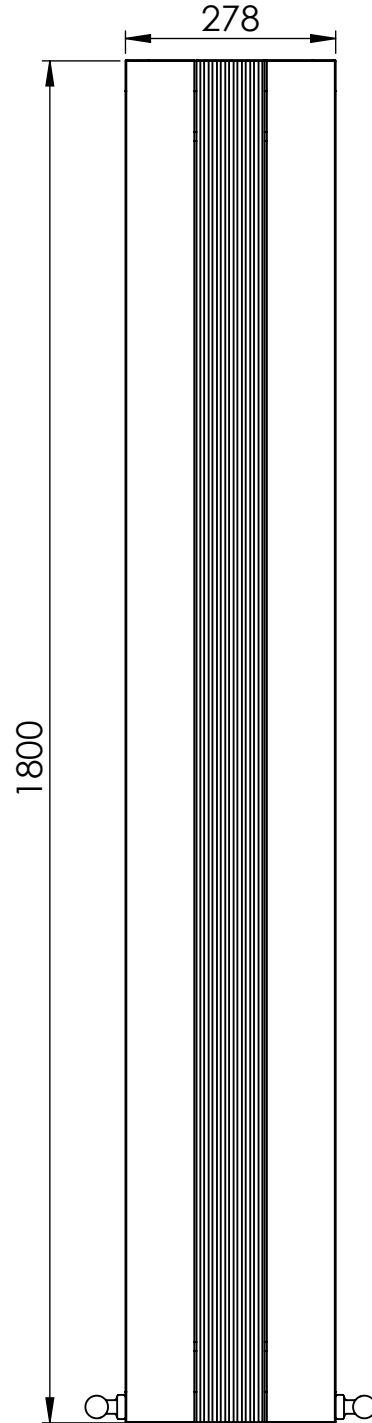

ASTUTE AL DR035DP 1800x278

Height: 1800
Width: 278
Depth: 117.5
Weight HO: kg
EO: kg

Tube ϕ : NA
End to End Connections: 278
Elec. element if specified: NA
Output @ 50°C Δ T Watts: 1441
BTUs: 4915

Manufactured from ALUMINIUM

All dimensions in millimetres

SCALE 1:20

Vogue UK Ltd. reserve the right to alter specifications without prior notice.
ALL MEASUREMENTS ARE NOMINAL DIMENSIONS ONLY, AND ARE NOT BINDING.

VOGUE UK
TOWEL WARMERS & RADIATORS