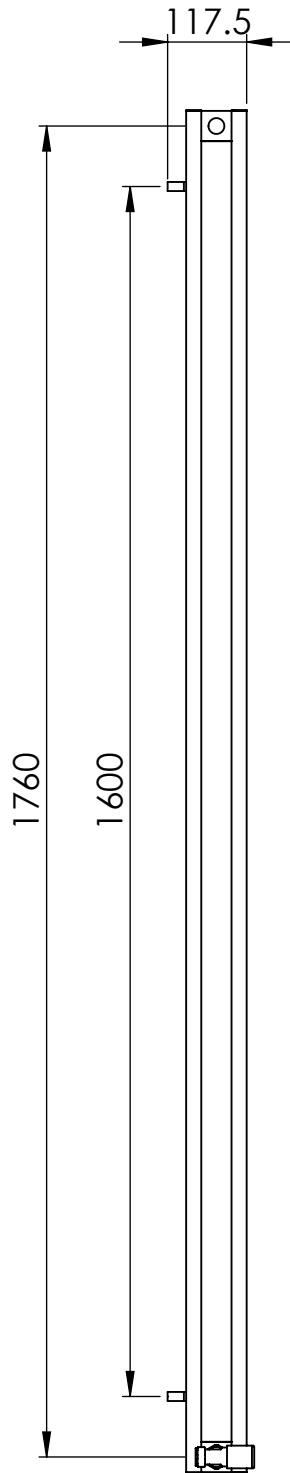

ASTUTE AL DR035DP 1800x278

Height: 1800
Width: 278
Depth: 117.5
Weight HO: kg
EO: kg

Tube ϕ : NA
End to End Connections: 278
Elec. element if specified: NA
Output @ 50°C Δ T Watts: 1441
BTUs: 4915

Manufactured from ALUMINIUM

All dimensions in millimetres

SCALE 1:20

Vogue UK Ltd. reserve the right to alter specifications without prior notice.
ALL MEASUREMENTS ARE NOMINAL DIMENSIONS ONLY, AND ARE NOT BINDING.

VOGUE UK
TOWEL WARMERS & RADIATORS