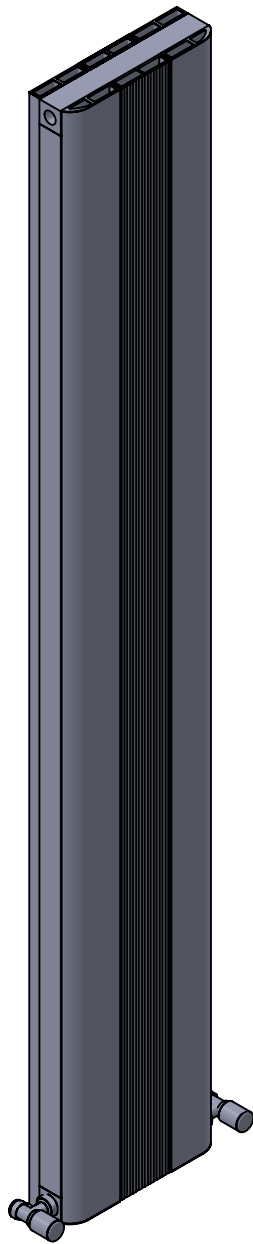

ASTUTE AL DR035DP 1800x278

Height: 1800
Width: 278
Depth: 117.5
Weight HO: kg
EO: kg

Tube ϕ : NA
End to End Connections: 278
Elec. element if specified: NA
Output @ 50°C Δ T Watts: 1441
BTUs: 4915

Manufactured from ALUMINIUM

All dimensions in millimetres

SCALE 1:20

Vogue UK Ltd. reserve the right to alter specifications without prior notice.
ALL MEASUREMENTS ARE NOMINAL DIMENSIONS ONLY, AND ARE NOT BINDING.

VOGUE UK
TOWEL WARMERS & RADIATORS