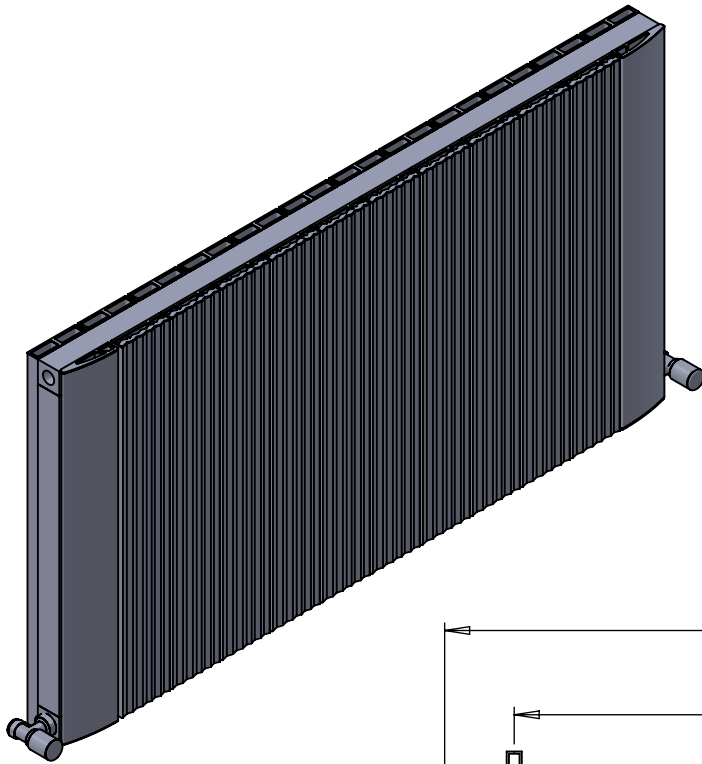

ASTUTE AL DR036DP 600x1124

Height: 600
Width: 1124
Depth: 117.5
Weight HO: kg
EO: kg

Tube ϕ : NA
End to End Connections: 1124
Elec. element if specified: NA
Output @ 50°C Δ T Watts: 1654
BTUs: 5644

All dimensions in millimetres

Manufactured from Aluminium

Vogue UK Ltd. reserve the right to alter specifications without prior notice.
ALL MEASUREMENTS ARE NOMINAL DIMENSIONS ONLY, AND ARE NOT BINDING.

SCALE 1:20

VOGUE UK
TOWEL WARMERS & RADIATORS

Strawberry Lane, Willenhall
West Midlands WV13 3RS
Tel: 01902 387000 Fax: 01902 387001
e-mail: sales@vogueuk.co.uk www.vogueuk.co.uk