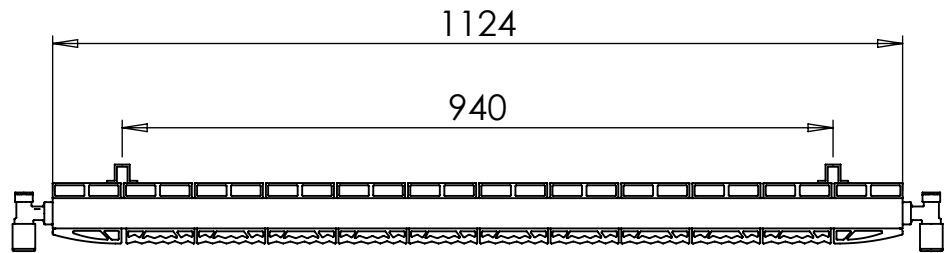

# ASTUTE AL DR036DP 600x1124

Height: 600  
Width: 1124  
Depth: 117.5  
Weight HO: kg  
EO: kg

Tube  $\phi$ : NA  
End to End Connections: 1124  
Elec. element if specified: NA  
Output @ 50°C  $\Delta$  T Watts: 1654  
BTUs: 5644

All dimensions in millimetres

Manufactured from Aluminium

Vogue UK Ltd. reserve the right to alter specifications without prior notice.  
ALL MEASUREMENTS ARE NOMINAL DIMENSIONS ONLY, AND ARE NOT BINDING.