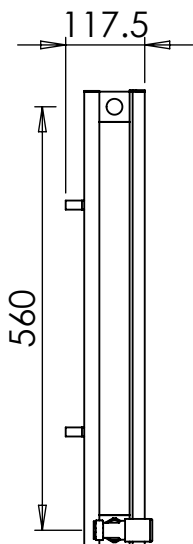

# ASTUTE AL DR036DP 600x1124

Height: 600  
Width: 1124  
Depth: 117.5  
Weight HO: kg  
EO: kg

Tube  $\phi$ : NA  
End to End Connections: 1124  
Elec. element if specified: NA  
Output @ 50°C  $\Delta$  T Watts: 1654  
BTUs: 5644

All dimensions in millimetres

Manufactured from Aluminium

Vogue UK Ltd. reserve the right to alter specifications without prior notice.  
ALL MEASUREMENTS ARE NOMINAL DIMENSIONS ONLY, AND ARE NOT BINDING.