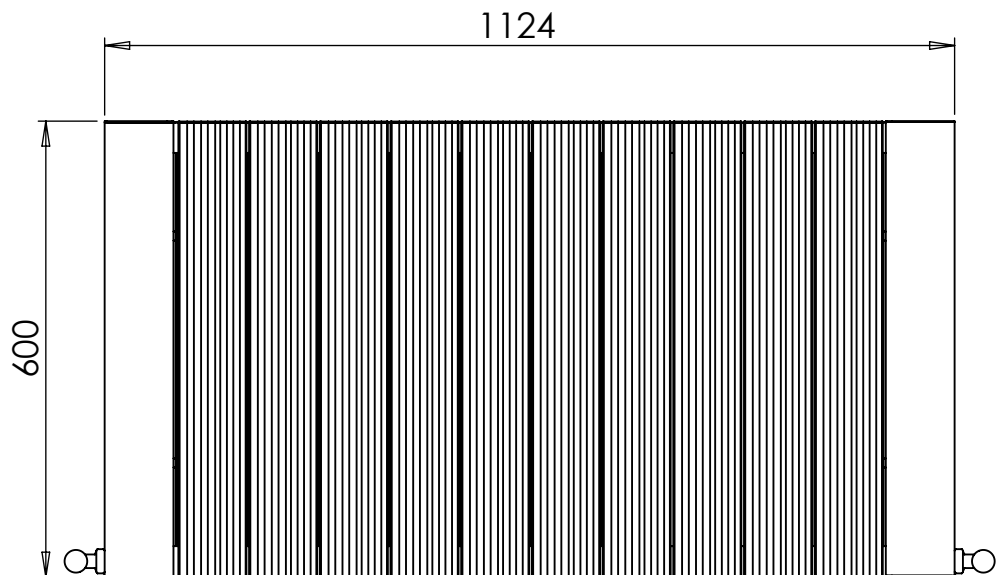

# ASTUTE AL DR036DP 600x1124

Height: 600  
Width: 1124  
Depth: 117.5  
Weight HO: kg  
EO: kg

Tube  $\phi$ : NA  
End to End Connections: 1124  
Elec. element if specified: NA  
Output @ 50°C  $\Delta$  T Watts: 1654  
BTUs: 5644

All dimensions in millimetres

Manufactured from Aluminium

Vogue UK Ltd. reserve the right to alter specifications without prior notice.  
ALL MEASUREMENTS ARE NOMINAL DIMENSIONS ONLY, AND ARE NOT BINDING.