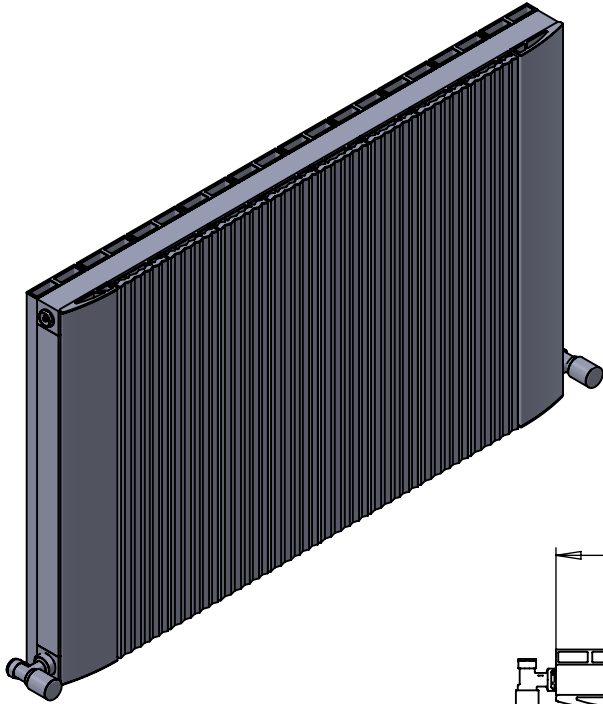

ASTUTE AL DR036DP 600x936

Height: 600
Width: 936
Depth: 117.5
Weight HO: kg
EO: kg

Tube ϕ : NA
End to End Connections: 936
Elec. element if specified: NA
Output @ 50°C Δ T Watts: 1401
BTUs: 4780

All dimensions in millimetres

Manufactured from Aluminium

Vogue UK Ltd. reserve the right to alter specifications without prior notice.
ALL MEASUREMENTS ARE NOMINAL DIMENSIONS ONLY, AND ARE NOT BINDING.

SCALE 1:20

VOGUE UK
TOWEL WARMERS & RADIATORS