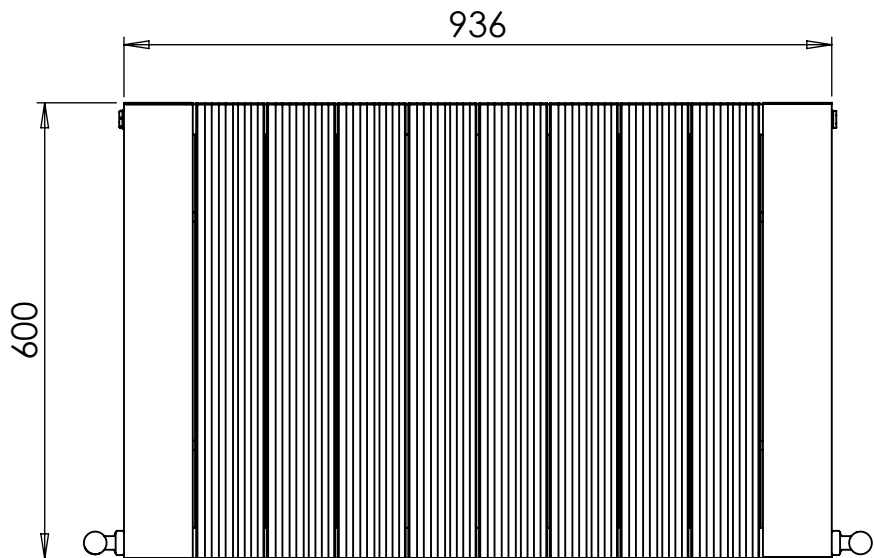

ASTUTE AL DR036DP 600x936

Height: 600
Width: 936
Depth: 117.5
Weight HO: kg
EO: kg

Tube ϕ : NA
End to End Connections: 936
Elec. element if specified: NA
Output @ 50°C Δ T Watts: 1401
BTUs: 4780

All dimensions in millimetres

Manufactured from Aluminium

Vogue UK Ltd. reserve the right to alter specifications without prior notice.
ALL MEASUREMENTS ARE NOMINAL DIMENSIONS ONLY, AND ARE NOT BINDING.

SCALE 1:20

VOGUE UK
TOWEL WARMERS & RADIATORS