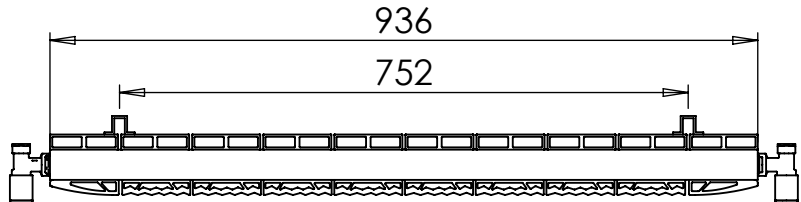

ASTUTE AL DR036DP 600x936

Height: 600
Width: 936
Depth: 117.5
Weight HO: kg
EO: kg

Tube ϕ : NA
End to End Connections: 936
Elec. element if specified: NA
Output @ 50°C Δ T Watts: 1401
BTUs: 4780

All dimensions in millimetres

Manufactured from Aluminium

Vogue UK Ltd. reserve the right to alter specifications without prior notice.
ALL MEASUREMENTS ARE NOMINAL DIMENSIONS ONLY, AND ARE NOT BINDING.

SCALE 1:20

VOGUE UK
TOWEL WARMERS & RADIATORS