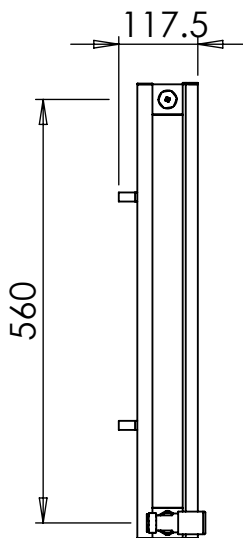

ASTUTE AL DR036DP 600x936

Height: 600
Width: 936
Depth: 117.5
Weight HO: kg
EO: kg

Tube ϕ : NA
End to End Connections: 936
Elec. element if specified: NA
Output @ 50°C Δ T Watts: 1401
BTUs: 4780

All dimensions in millimetres

Manufactured from Aluminium

Vogue UK Ltd. reserve the right to alter specifications without prior notice.
ALL MEASUREMENTS ARE NOMINAL DIMENSIONS ONLY, AND ARE NOT BINDING.

SCALE 1:20

VOGUE UK
TOWEL WARMERS & RADIATORS