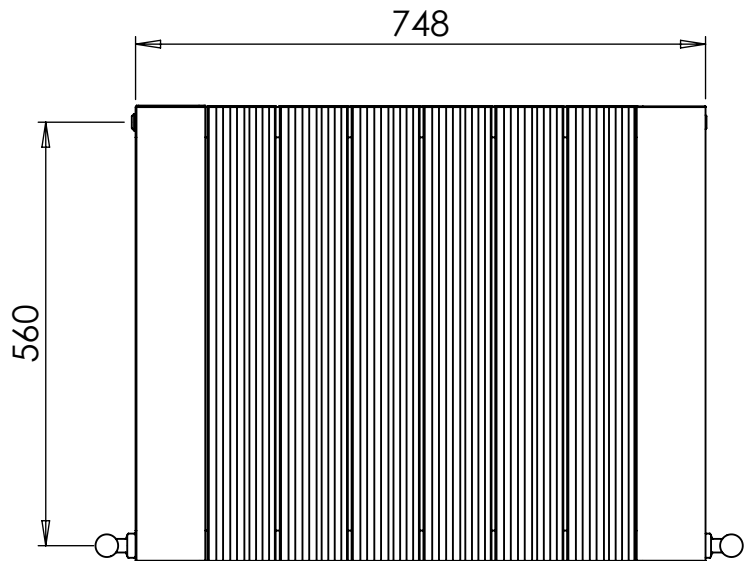

ASTUTE AL DR036DP 600x748

Height: 600
Width: 748
Depth: 117.5
Weight HO: kg
EO: kg

Tube ϕ : NA
End to End Connections: 748
Elec. element if specified: NA
Output @ 50°C Δ T Watts: 1121
BTUS:3824

All dimensions in millimetres

Manufactured from ALUMINIUM

Vogue UK Ltd. reserve the right to alter specifications without prior notice.
ALL MEASUREMENTS ARE NOMINAL DIMENSIONS ONLY, AND ARE NOT BINDING.

SCALE 1:10

VOGUE UK
TOWEL WARMERS & RADIATORS