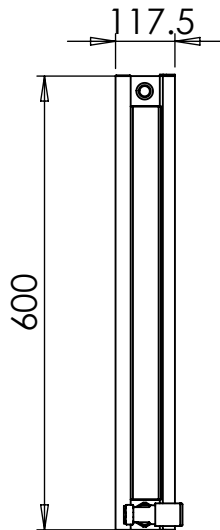

ASTUTE AL DR036DP 600x748

Height: 600
Width: 748
Depth: 117.5
Weight HO: kg
EO: kg

Tube ϕ : NA
End to End Connections: 748
Elec. element if specified: NA
Output @ 50°C Δ T Watts: 1121
BTUS:3824

All dimensions in millimetres

Manufactured from ALUMINIUM

Vogue UK Ltd. reserve the right to alter specifications without prior notice.
ALL MEASUREMENTS ARE NOMINAL DIMENSIONS ONLY, AND ARE NOT BINDING.

SCALE 1:10

VOGUE UK
TOWEL WARMERS & RADIATORS