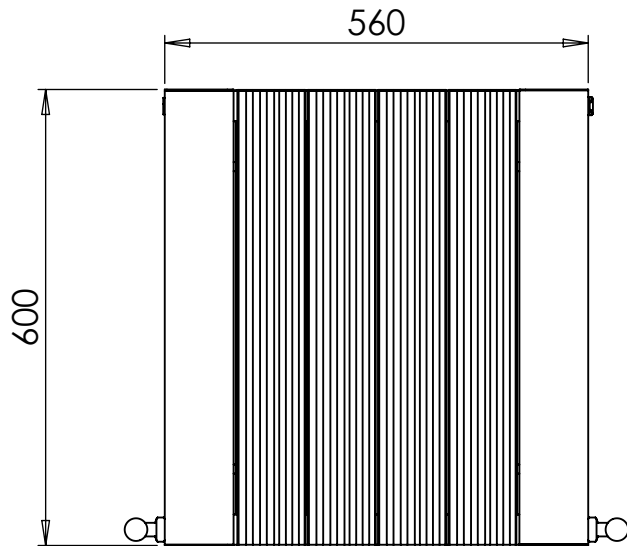

ASTUTE AL DR036DP 600x560

Height: 600
Width: 560
Depth: 117.5
Weight HO: kg
EO: kg

Tube ϕ : na
End to End Connections: 560
Elec. element if specified: na
Output @ 50°C Δ T Watts: 841
BTUs: 2868

All dimensions in millimetres

Manufactured from Aluminium

Vogue UK Ltd. reserve the right to alter specifications without prior notice.
ALL MEASUREMENTS ARE NOMINAL DIMENSIONS ONLY, AND ARE NOT BINDING.

SCALE 1:10

VOGUE UK
TOWEL WARMERS & RADIATORS