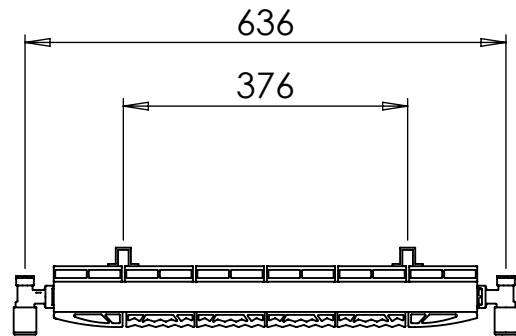

ASTUTE AL DR036DP 600x560

Height: 600
Width: 560
Depth: 117.5
Weight HO: kg
EO: kg

Tube ϕ : na
End to End Connections: 560
Elec. element if specified: na
Output @ 50°C Δ T Watts: 841
BTUs: 2868

All dimensions in millimetres

Manufactured from Aluminium

Vogue UK Ltd. reserve the right to alter specifications without prior notice.
ALL MEASUREMENTS ARE NOMINAL DIMENSIONS ONLY, AND ARE NOT BINDING.

SCALE 1:10

VOGUE UK
TOWEL WARMERS & RADIATORS