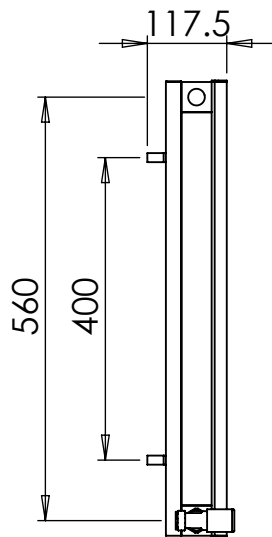

ASTUTE AL DR036DP 600x560

Height: 600
Width: 560
Depth: 117.5
Weight HO: kg
EO: kg

Tube ϕ : na
End to End Connections: 560
Elec. element if specified: na
Output @ 50°C Δ T Watts: 841
BTUs: 2868

All dimensions in millimetres

Manufactured from Aluminium

Vogue UK Ltd. reserve the right to alter specifications without prior notice.
ALL MEASUREMENTS ARE NOMINAL DIMENSIONS ONLY, AND ARE NOT BINDING.

SCALE 1:10

VOGUE UK
TOWEL WARMERS & RADIATORS