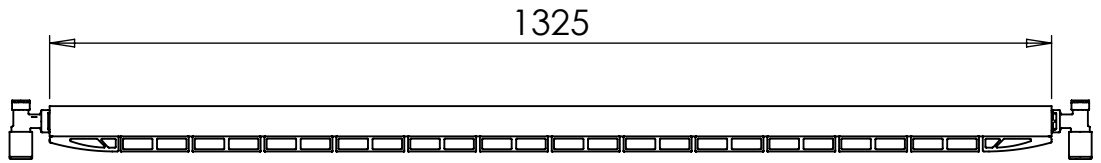

# ASTUTE AL DR036 600x1325

Height: 600  
Width: 1325  
Depth: 76.5  
Weight HO: kg  
EO: kg

Tube  $\phi$ : NA  
End to End Connections: 1325  
Elec. element if specified: NA  
Output @ 50°C  $\Delta$  T Watts: 1540  
BTUs: 5256

All dimensions in millimetres

Manufactured from ALUMINIUM

Vogue UK Ltd. reserve the right to alter specifications without prior notice.  
ALL MEASUREMENTS ARE NOMINAL DIMENSIONS ONLY, AND ARE NOT BINDING.