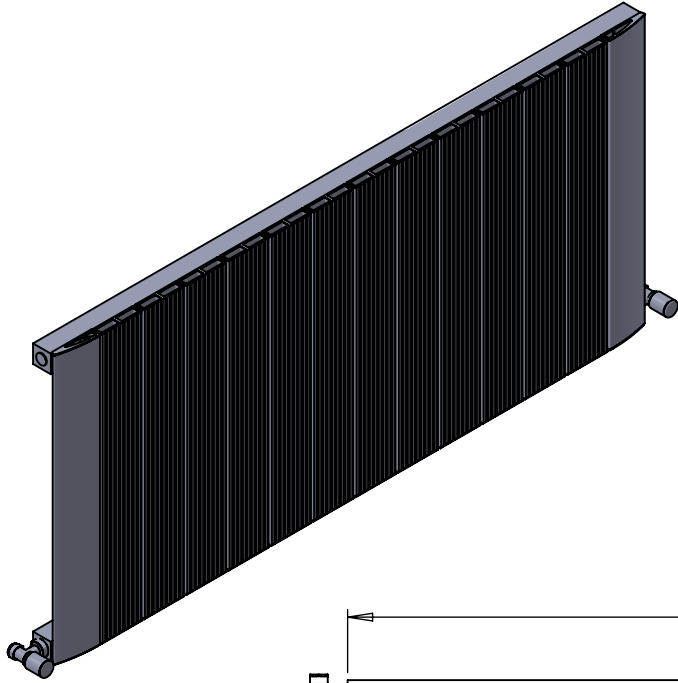

ASTUTE AL DR036 600x1325

Height: 600
Width: 1325
Depth: 76.5
Weight HO: kg
EO: kg

Tube ϕ : NA
End to End Connections: 1325
Elec. element if specified: NA
Output @ 50°C Δ T Watts: 1540
BTUs: 5256

All dimensions in millimetres

Manufactured from ALUMINIUM

Vogue UK Ltd. reserve the right to alter specifications without prior notice.
ALL MEASUREMENTS ARE NOMINAL DIMENSIONS ONLY, AND ARE NOT BINDING.

SCALE 1:20

VOGUE UK
TOWEL WARMERS & RADIATORS

Strawberry Lane, Willenhall
West Midlands WV13 3RS
Tel: 01902 387000 Fax: 01902 387001
e-mail: sales@vogueuk.co.uk www.vogueuk.co.uk