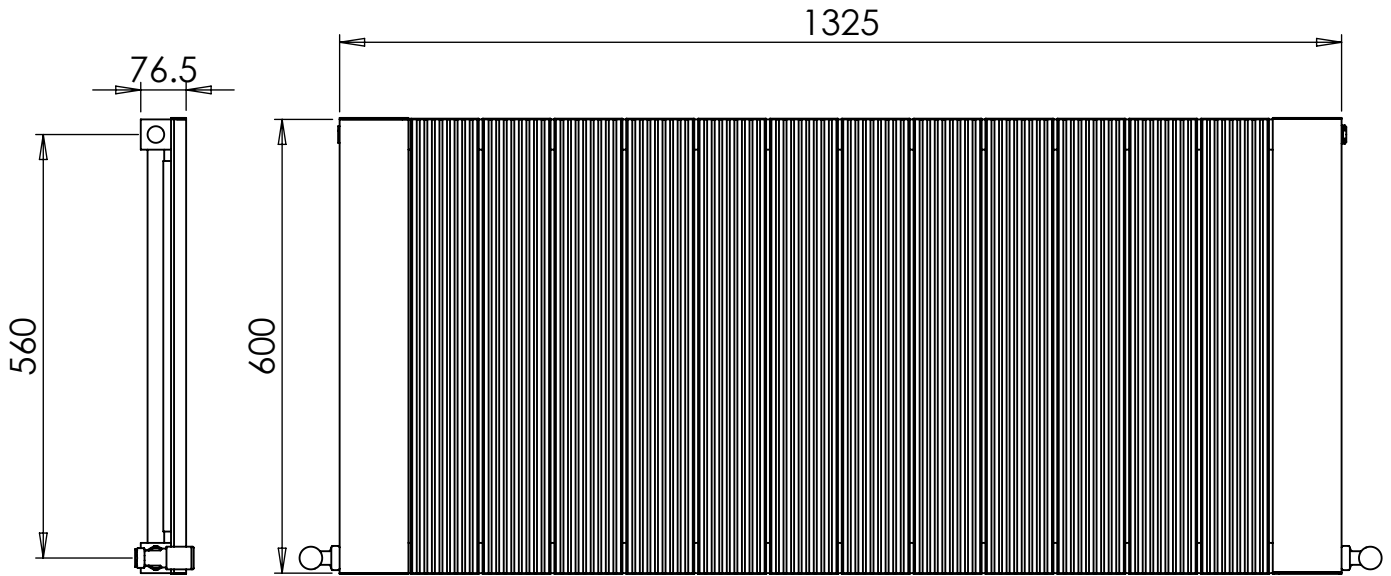

# ASTUTE AL DR036 600x1325

Height: 600  
Width: 1325  
Depth: 76.5  
Weight HO: kg  
EO: kg

Tube  $\phi$ : NA  
End to End Connections: 1325  
Elec. element if specified: NA  
Output @ 50°C  $\Delta$  T Watts: 1540  
BTUs: 5256

All dimensions in millimetres

Manufactured from ALUMINIUM

Vogue UK Ltd. reserve the right to alter specifications without prior notice.  
ALL MEASUREMENTS ARE NOMINAL DIMENSIONS ONLY, AND ARE NOT BINDING.