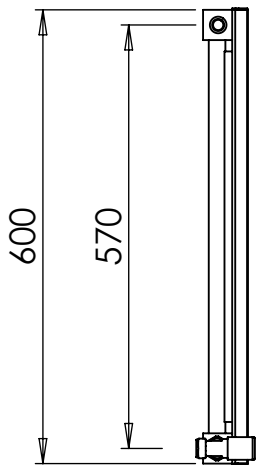

Astute single DR036 600x1135

Height: 600
Width: 1135
Depth: 76.5
Weight HO: kg
EO: kg

Tube ϕ : na
End to End Connections: 1135
Elec. element if specified: na
Output @ 50°C Δ T Watts: 1319
BTUs 4499

All dimensions in millimetres

Manufactured from Aluminium

Vogue UK Ltd. reserve the right to alter specifications without prior notice.
ALL MEASUREMENTS ARE NOMINAL DIMENSIONS ONLY, AND ARE NOT BINDING.

SCALE 1:20

VOGUE UK
TOWEL WARMERS & RADIATORS