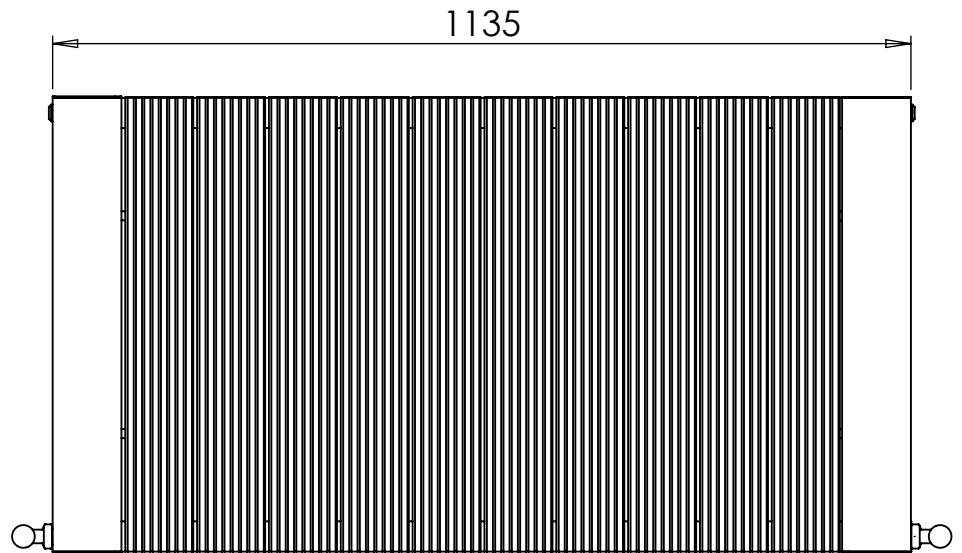

Astute single DR036 600x1135

Height: 600
Width: 1135
Depth: 76.5
Weight HO: kg
EO: kg

Tube ϕ : na
End to End Connections: 1135
Elec. element if specified: na
Output @ 50°C Δ T Watts: 1319
BTUs 4499

All dimensions in millimetres

Manufactured from Aluminium

Vogue UK Ltd. reserve the right to alter specifications without prior notice.
ALL MEASUREMENTS ARE NOMINAL DIMENSIONS ONLY, AND ARE NOT BINDING.

SCALE 1:20

VOGUE UK
TOWEL WARMERS & RADIATORS