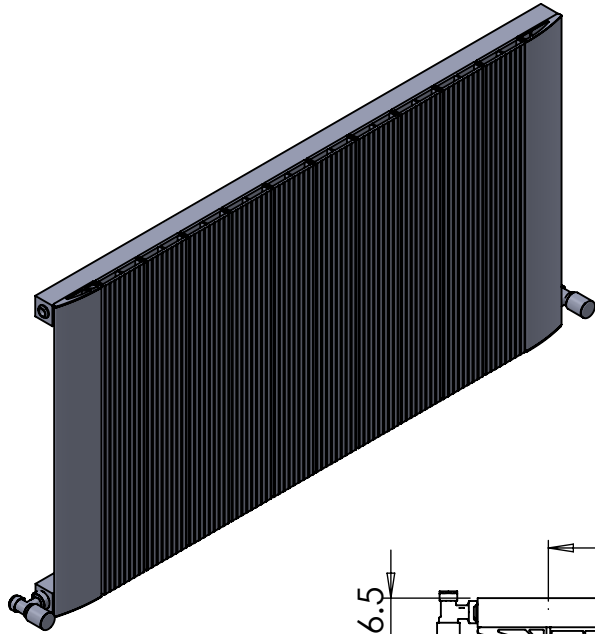

Astute single DR036 600x1135

Height: 600
Width: 1135
Depth: 76.5
Weight HO: kg
EO: kg

Tube ϕ : na
End to End Connections: 1135
Elec. element if specified: na
Output @ 50°C Δ T Watts: 1319
BTUs 4499

All dimensions in millimetres

Manufactured from Aluminium

Vogue UK Ltd. reserve the right to alter specifications without prior notice.
ALL MEASUREMENTS ARE NOMINAL DIMENSIONS ONLY, AND ARE NOT BINDING.

SCALE 1:20

VOGUE UK
TOWEL WARMERS & RADIATORS