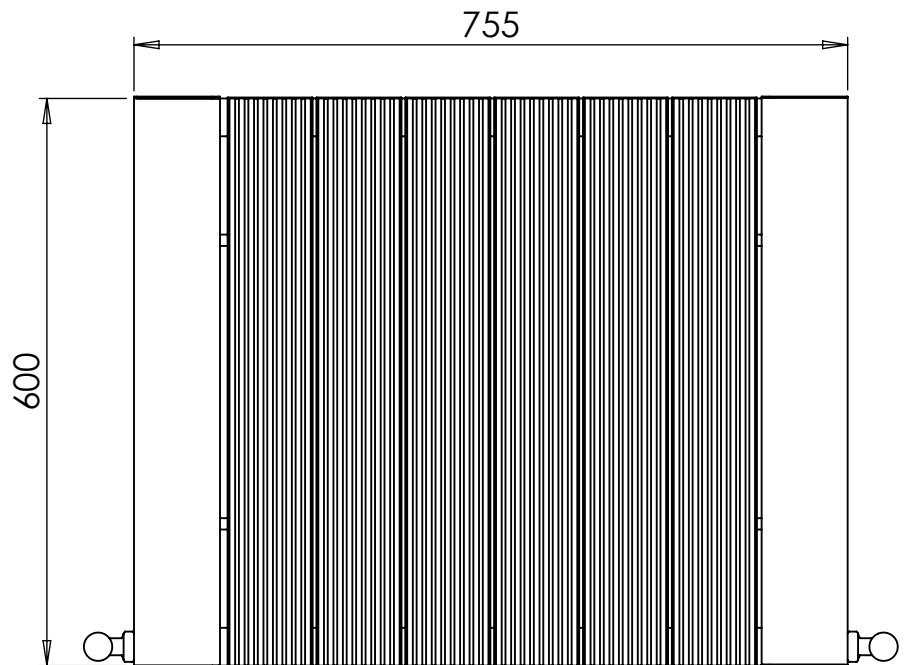

ASTUTE AL DR036 600x755

Height: 600
Width: 755
Depth: 76.5
Weight HO: kg
EO: kg

Tube ϕ : NA
End to End Connections: 755
Elec. element if specified: NA
Output @ 50°C Δ T Watts: 875
BTUs: 2986

All dimensions in millimetres

Manufactured from ALUMINIUM

Vogue UK Ltd. reserve the right to alter specifications without prior notice.
ALL MEASUREMENTS ARE NOMINAL DIMENSIONS ONLY, AND ARE NOT BINDING.

SCALE 1:10

VOGUE UK
TOWEL WARMERS & RADIATORS