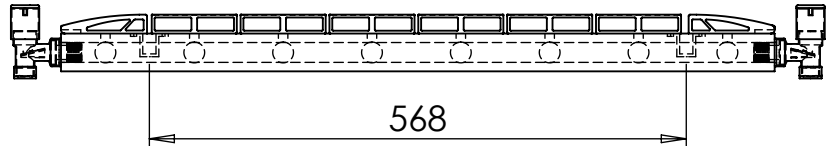

ASTUTE AL DR036 600x755

Height: 600
Width: 755
Depth: 76.5
Weight HO: kg
EO: kg

Tube ϕ : NA
End to End Connections: 755
Elec. element if specified: NA
Output @ 50°C Δ T Watts: 875
BTUs: 2986

All dimensions in millimetres

Manufactured from ALUMINIUM

Vogue UK Ltd. reserve the right to alter specifications without prior notice.
ALL MEASUREMENTS ARE NOMINAL DIMENSIONS ONLY, AND ARE NOT BINDING.

SCALE 1:10

VOGUE UK
TOWEL WARMERS & RADIATORS