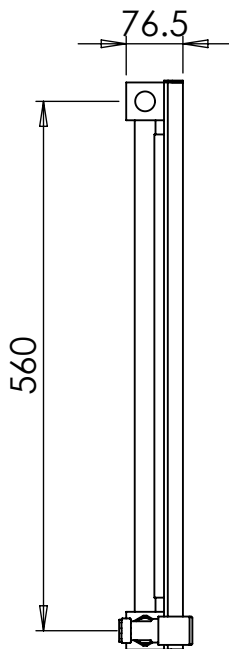

ASTUTE AL DR036 600x755

Height: 600
Width: 755
Depth: 76.5
Weight HO: kg
EO: kg

Tube ϕ : NA
End to End Connections: 755
Elec. element if specified: NA
Output @ 50°C Δ T Watts: 875
BTUs: 2986

All dimensions in millimetres

Manufactured from ALUMINIUM

Vogue UK Ltd. reserve the right to alter specifications without prior notice.
ALL MEASUREMENTS ARE NOMINAL DIMENSIONS ONLY, AND ARE NOT BINDING.

SCALE 1:10

VOGUE UK
TOWEL WARMERS & RADIATORS