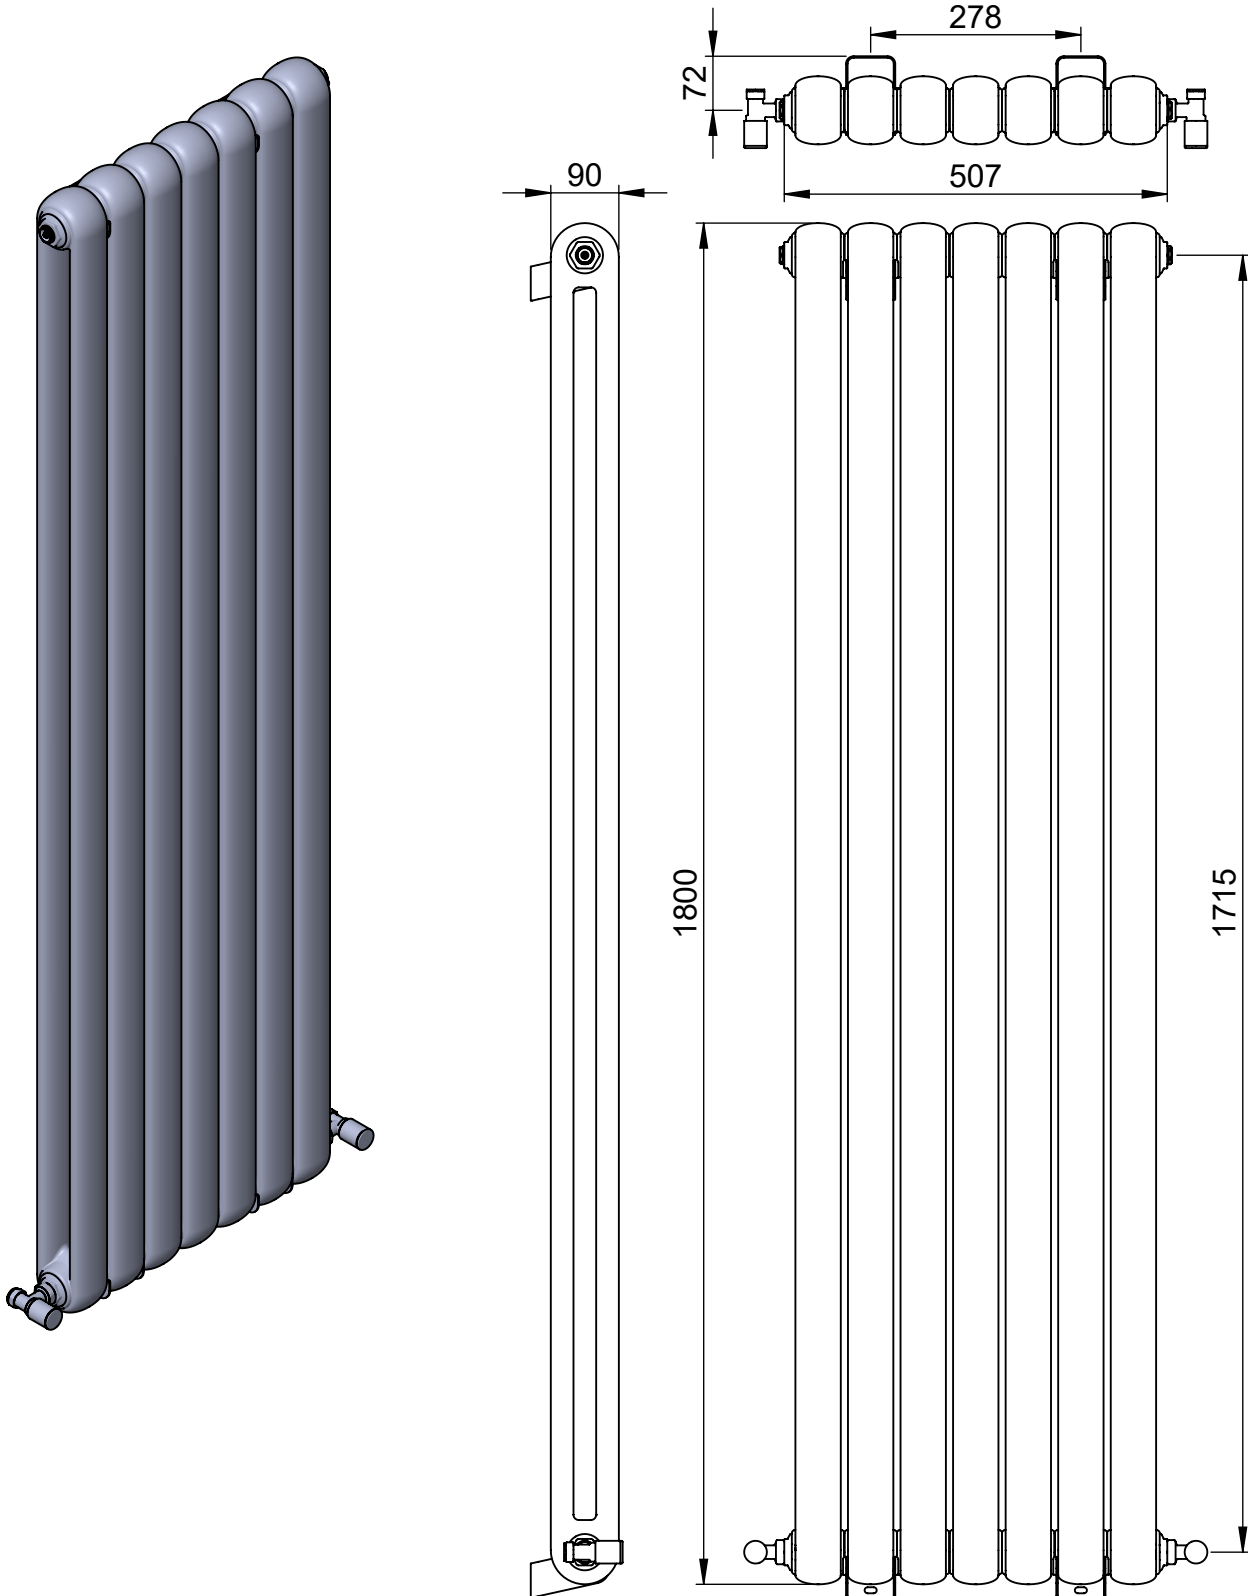

**Mode II
CN027
1800x507**

Height: 1800
Width: 507
Depth: 90
Weight HO: kg
EO: kg

Tube ϕ : n/a
End to End Connections: 507
Elec. element if specified: n/a
Output @ 50°C ΔT Watts: 2153
BTUs: 7346

All dimensions in millimetres

Manufactured from Mild Steel

Vogue UK Ltd. reserve the right to alter specifications without prior notice.
ALL MEASUREMENTS ARE NOMINAL DIMENSIONS ONLY, AND ARE NOT BINDING.

SCALE 1:10

VOGUE UK
TOWEL WARMERS & RADIATORS