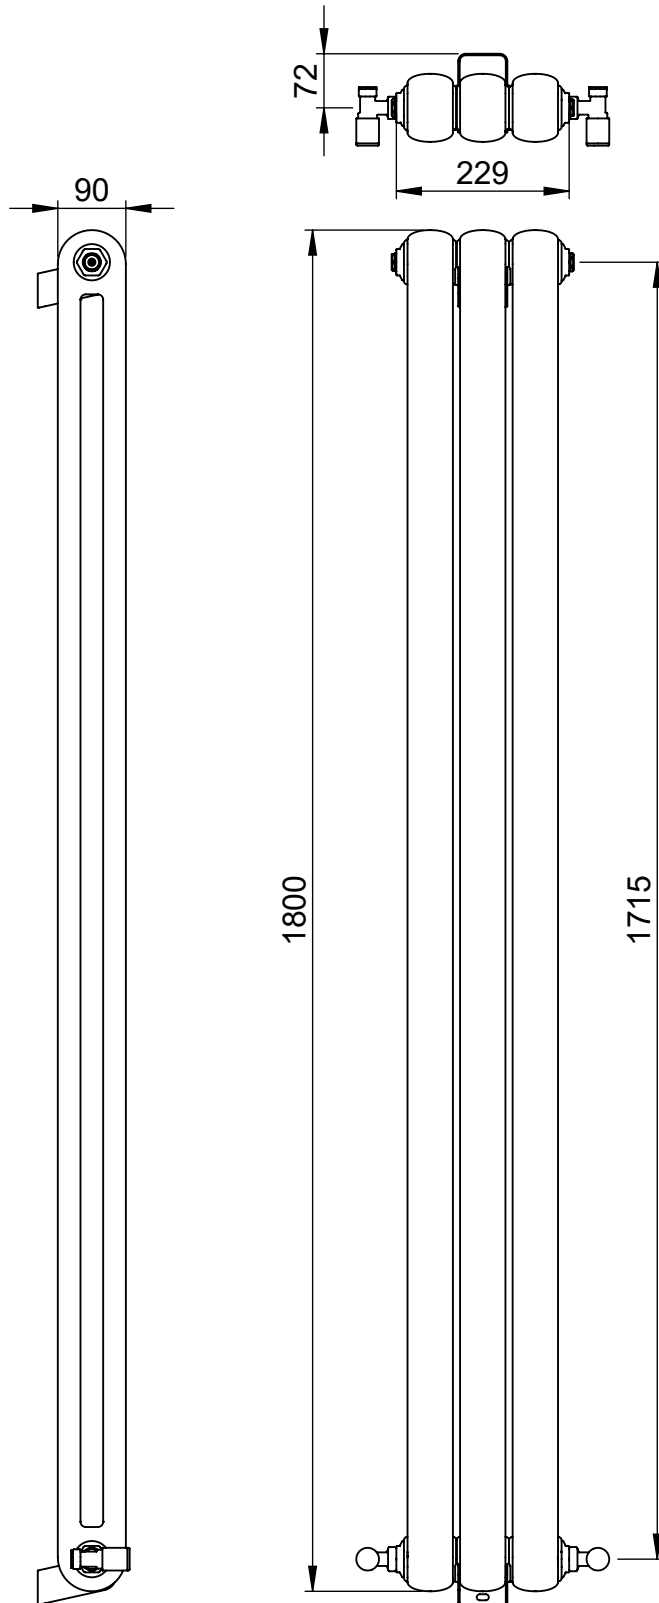

**Mode II
CN027
1800x229**

Height: 1800
Width: 229
Depth: 90
Weight HO: kg
EO: kg

Tube ϕ : n/a
End to End Connections: 229
Elec. element if specified: n/a
Output @ 50°C Δ T Watts: 922
BTUs: 3146

All dimensions in millimetres

Manufactured from Mild Steel

Vogue UK Ltd. reserve the right to alter specifications without prior notice.
ALL MEASUREMENTS ARE NOMINAL DIMENSIONS ONLY, AND ARE NOT BINDING.

SCALE 1:10

VOGUE UK
TOWEL WARMERS & RADIATORS