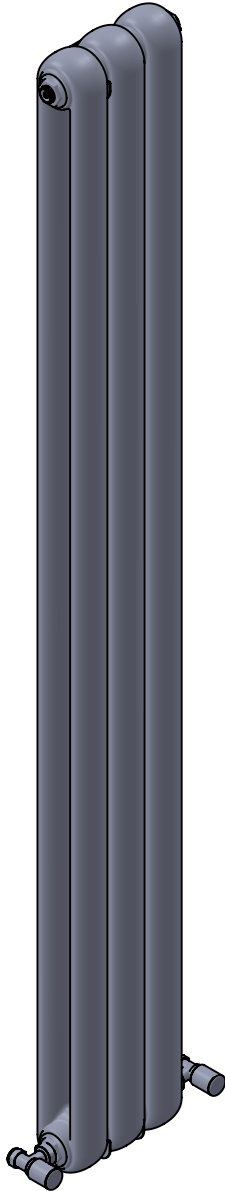

**Mode II
CN027
1800x229**

Height: 1800
Width: 229
Depth: 90
Weight HO: kg
EO: kg

Tube ϕ : n/a
End to End Connections: 229
Elec. element if specified: n/a
Output @ 50°C Δ T Watts: 922
BTUs: 3146

All dimensions in millimetres

Manufactured from Mild Steel

Vogue UK Ltd. reserve the right to alter specifications without prior notice.
ALL MEASUREMENTS ARE NOMINAL DIMENSIONS ONLY, AND ARE NOT BINDING.

SCALE 1:10

VOGUE UK
TOWEL WARMERS & RADIATORS