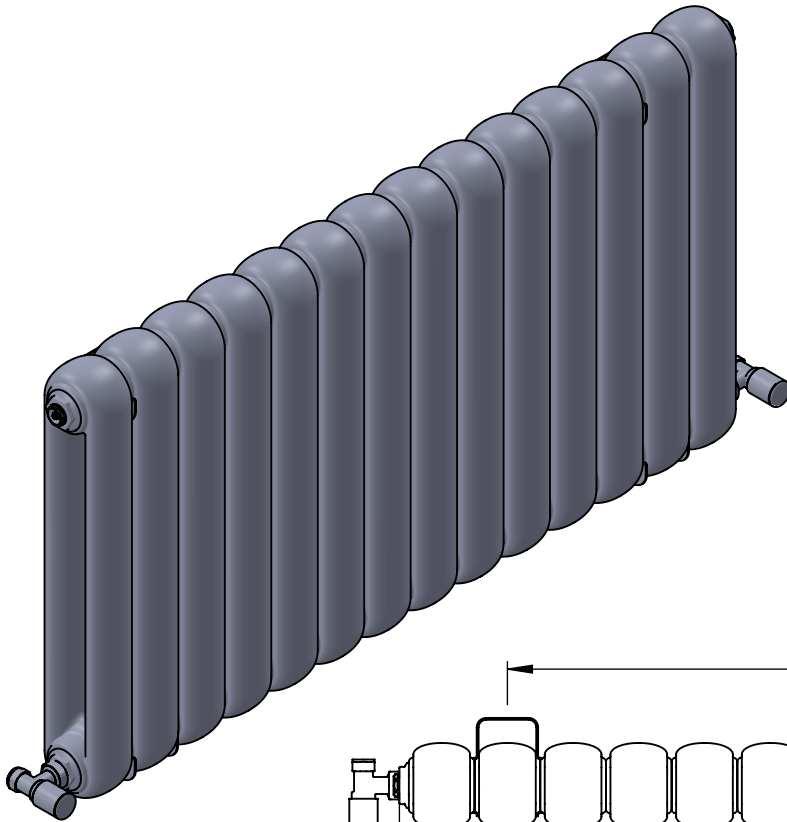

# Mode II CN027 550x993

Height: 550  
Width: 993  
Depth: 90  
Weight HO: kg  
EO: kg

Tube  $\phi$ : n/a  
End to End Connections: 993  
Elec. element if specified: n/a  
Output @ 50°C  $\Delta$  T Watts: 1009  
BTUs: 3443

All dimensions in millimetres

Manufactured from Mild Steel

Vogue UK Ltd. reserve the right to alter specifications without prior notice.  
ALL MEASUREMENTS ARE NOMINAL DIMENSIONS ONLY, AND ARE NOT BINDING.