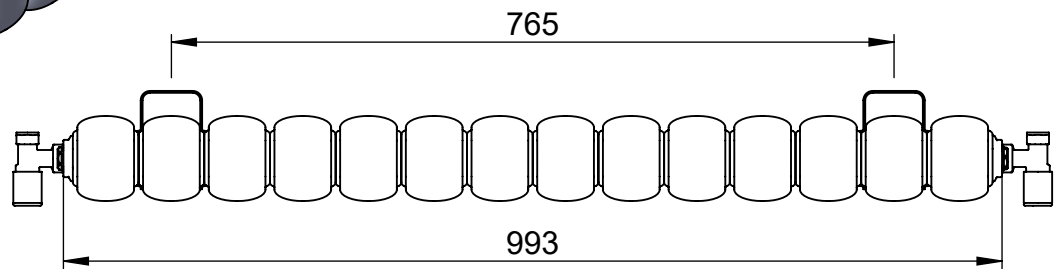

# Mode II CN027 550x993

Height: 550  
Width: 993  
Depth: 90  
Weight HO: kg  
EO: kg

Tube  $\phi$ : n/a  
End to End Connections: 993  
Elec. element if specified: n/a  
Output @ 50°C  $\Delta$  T Watts: 1009  
BTUs: 3443

All dimensions in millimetres

Manufactured from Mild Steel

Vogue UK Ltd. reserve the right to alter specifications without prior notice.  
ALL MEASUREMENTS ARE NOMINAL DIMENSIONS ONLY, AND ARE NOT BINDING.