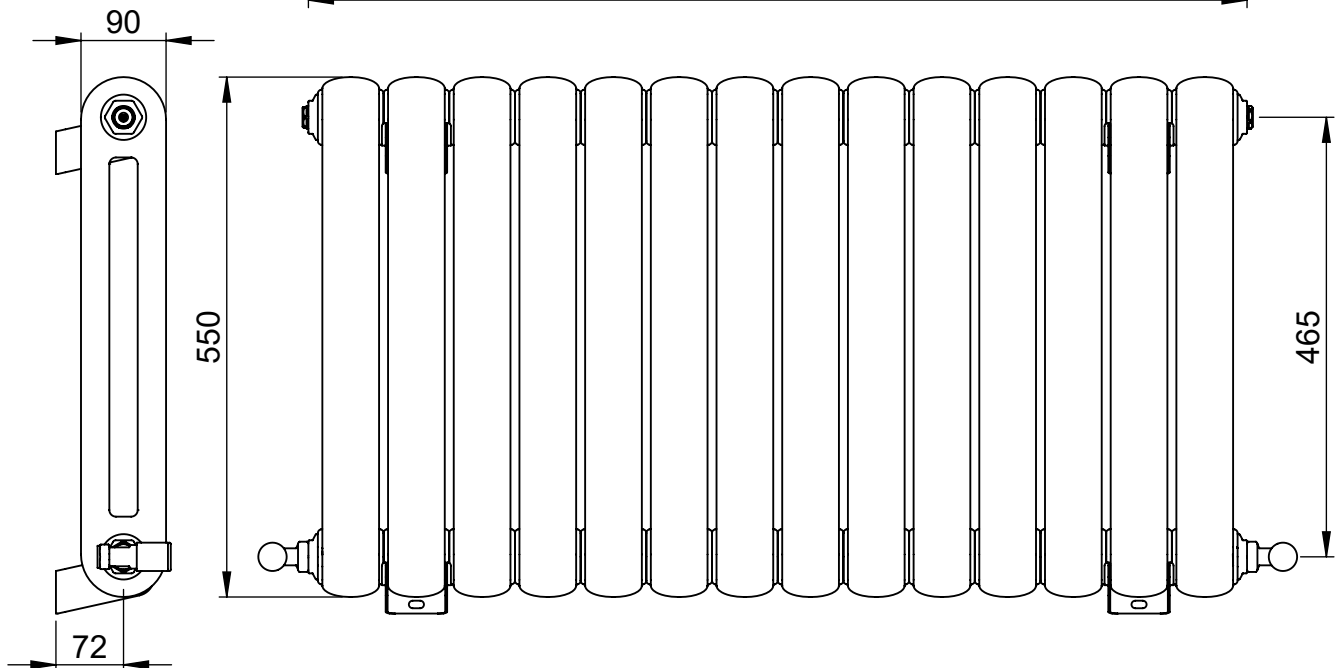

# Mode II CN027 550x993

Height: 550  
Width: 993  
Depth: 90  
Weight HO: kg  
EO: kg

Tube  $\phi$ : n/a  
End to End Connections: 993  
Elec. element if specified: n/a  
Output @ 50°C  $\Delta$  T Watts: 1009  
BTUs: 3443

All dimensions in millimetres

Manufactured from Mild Steel

Vogue UK Ltd. reserve the right to alter specifications without prior notice.  
ALL MEASUREMENTS ARE NOMINAL DIMENSIONS ONLY, AND ARE NOT BINDING.