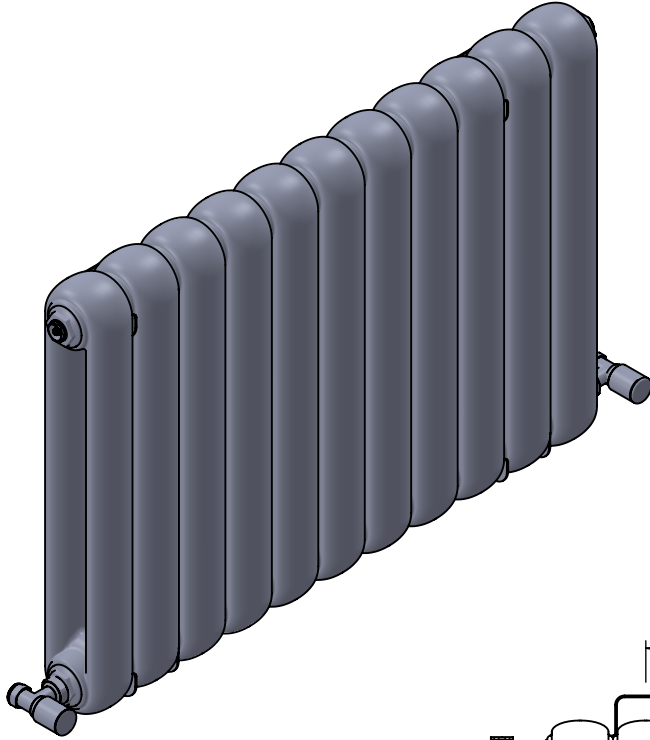

**Mode II
CN027
550x785**

Height: 550
Width: 785
Depth: 90
Weight HO: kg
EO: kg

Tube ϕ : n/a
End to End Connections: 785
Elec. element if specified: n/a
Output @ 50°C Δ T Watts: 793
BTUs: 2706

All dimensions in millimetres

Manufactured from Mild Steel

Vogue UK Ltd. reserve the right to alter specifications without prior notice.
ALL MEASUREMENTS ARE NOMINAL DIMENSIONS ONLY, AND ARE NOT BINDING.

SCALE 1:8

VOGUE UK
TOWEL WARMERS & RADIATORS