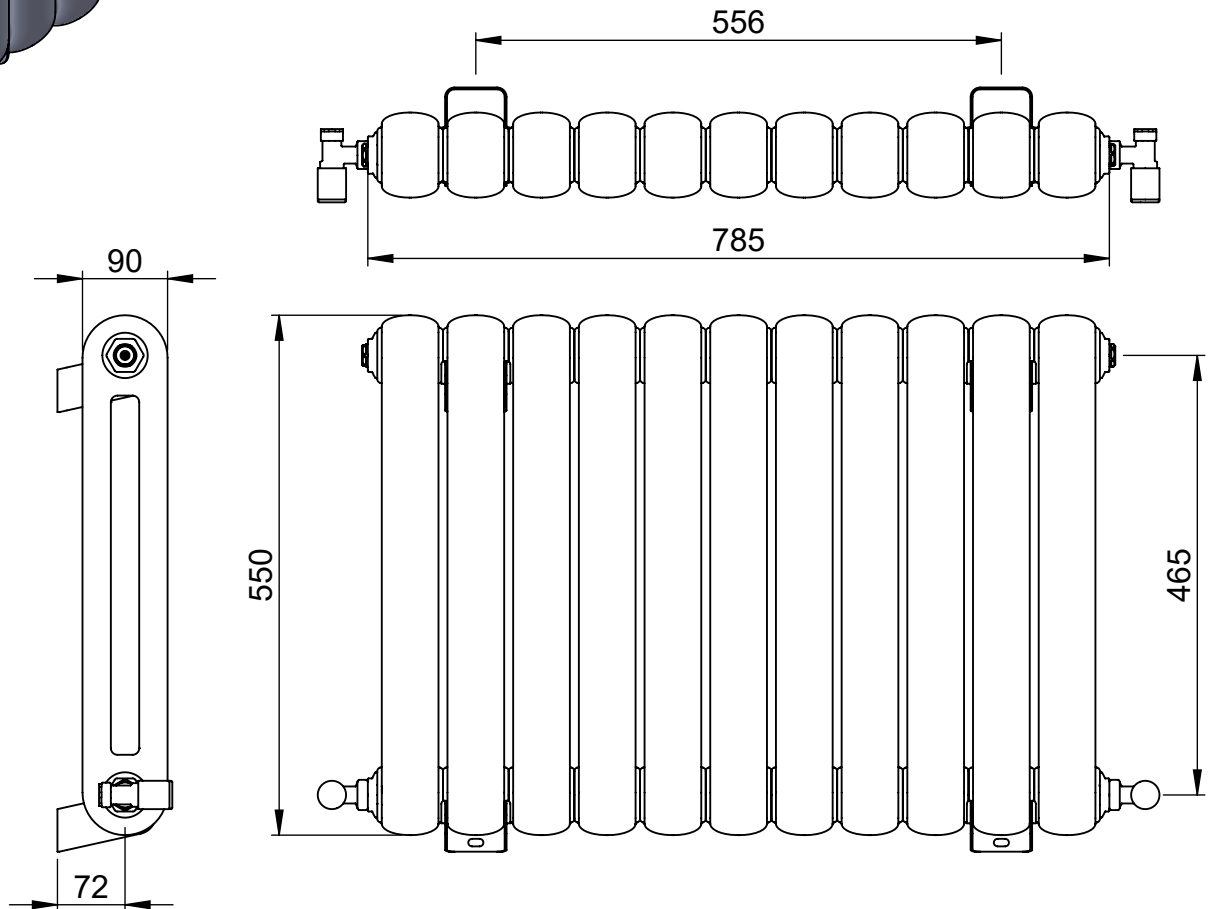

**Mode II
CN027
550x785**

Height: 550
Width: 785
Depth: 90
Weight HO: kg
EO: kg

Tube ϕ : n/a
End to End Connections: 785
Elec. element if specified: n/a
Output @ 50°C Δ T Watts: 793
BTUs: 2706

All dimensions in millimetres

Manufactured from Mild Steel

Vogue UK Ltd. reserve the right to alter specifications without prior notice.
ALL MEASUREMENTS ARE NOMINAL DIMENSIONS ONLY, AND ARE NOT BINDING.

SCALE 1:8

VOGUE UK
TOWEL WARMERS & RADIATORS