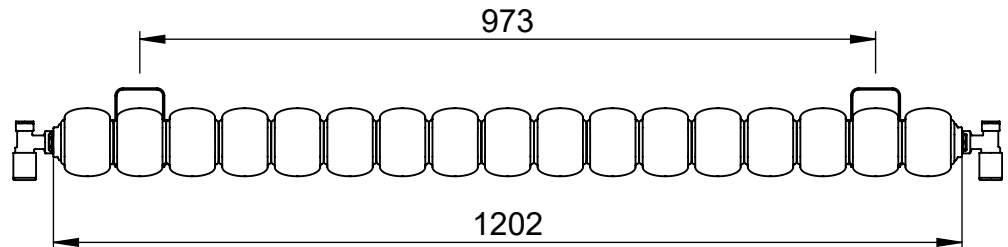

**Mode II
CN027
450x1202**

Height: 450
Width: 1202
Depth: 90
Weight HO: kg
EO: kg

Tube ϕ : n/a
End to End Connections: 1202
Elec. element if specified: n/a
Output @ 50°C Δ T Watts: 966
BTUs: 3296

All dimensions in millimetres

Manufactured from Mild Steel

Vogue UK Ltd. reserve the right to alter specifications without prior notice.
ALL MEASUREMENTS ARE NOMINAL DIMENSIONS ONLY, AND ARE NOT BINDING.

SCALE 1:10

VOGUE UK
TOWEL WARMERS & RADIATORS