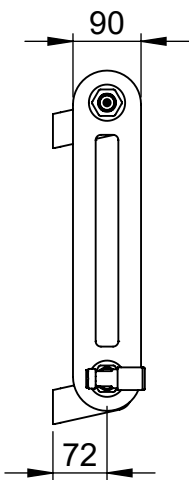

**Mode II
CN027
450x1202**

Height: 450
Width: 1202
Depth: 90
Weight HO: kg
EO: kg

Tube ϕ : n/a
End to End Connections: 1202
Elec. element if specified: n/a
Output @ 50°C Δ T Watts: 966
BTUs: 3296

All dimensions in millimetres

Manufactured from Mild Steel

Vogue UK Ltd. reserve the right to alter specifications without prior notice.
ALL MEASUREMENTS ARE NOMINAL DIMENSIONS ONLY, AND ARE NOT BINDING.

SCALE 1:10

VOGUE UK
TOWEL WARMERS & RADIATORS