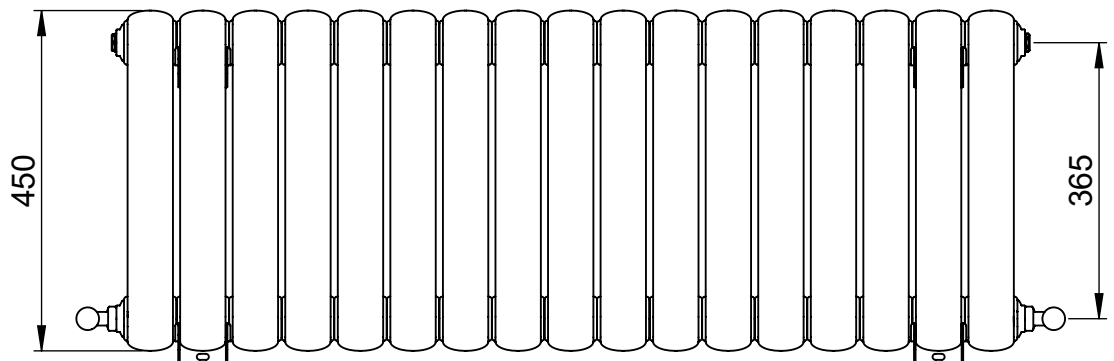

**Mode II
CN027
450x1202**

Height: 450
Width: 1202
Depth: 90
Weight HO: kg
EO: kg

Tube ϕ : n/a
End to End Connections: 1202
Elec. element if specified: n/a
Output @ 50°C Δ T Watts: 966
BTUs: 3296

All dimensions in millimetres

Manufactured from Mild Steel

Vogue UK Ltd. reserve the right to alter specifications without prior notice.
ALL MEASUREMENTS ARE NOMINAL DIMENSIONS ONLY, AND ARE NOT BINDING.

SCALE 1:10

VOGUE UK
TOWEL WARMERS & RADIATORS