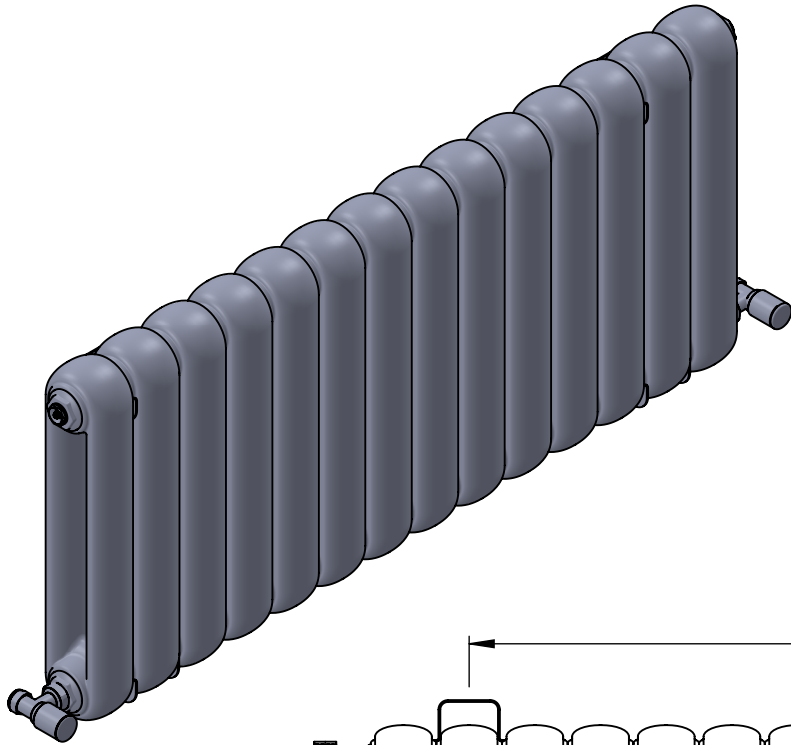

**Mode II
CN027
450x993**

Height: 450
Width: 993
Depth: 90
Weight HO: kg
EO: kg

Tube ϕ : n/a
End to End Connections: 993
Elec. element if specified: n/a
Output @ 50°C Δ T Watts: 796
BTUs: 2716

All dimensions in millimetres

Manufactured from Mild Steel

Vogue UK Ltd. reserve the right to alter specifications without prior notice.
ALL MEASUREMENTS ARE NOMINAL DIMENSIONS ONLY, AND ARE NOT BINDING.

SCALE 1:8

VOGUE UK
TOWEL WARMERS & RADIATORS