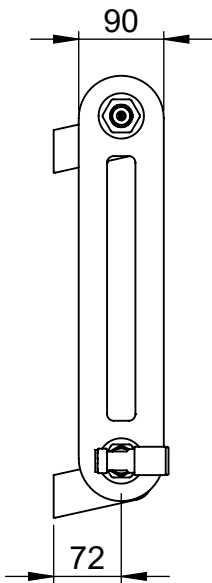

**Mode II
CN027
450x993**

Height: 450
Width: 993
Depth: 90
Weight HO: kg
EO: kg

Tube ϕ : n/a
End to End Connections: 993
Elec. element if specified: n/a
Output @ 50°C Δ T Watts: 796
BTUs: 2716

All dimensions in millimetres

Manufactured from Mild Steel

Vogue UK Ltd. reserve the right to alter specifications without prior notice.
ALL MEASUREMENTS ARE NOMINAL DIMENSIONS ONLY, AND ARE NOT BINDING.

SCALE 1:8

VOGUE UK
TOWEL WARMERS & RADIATORS