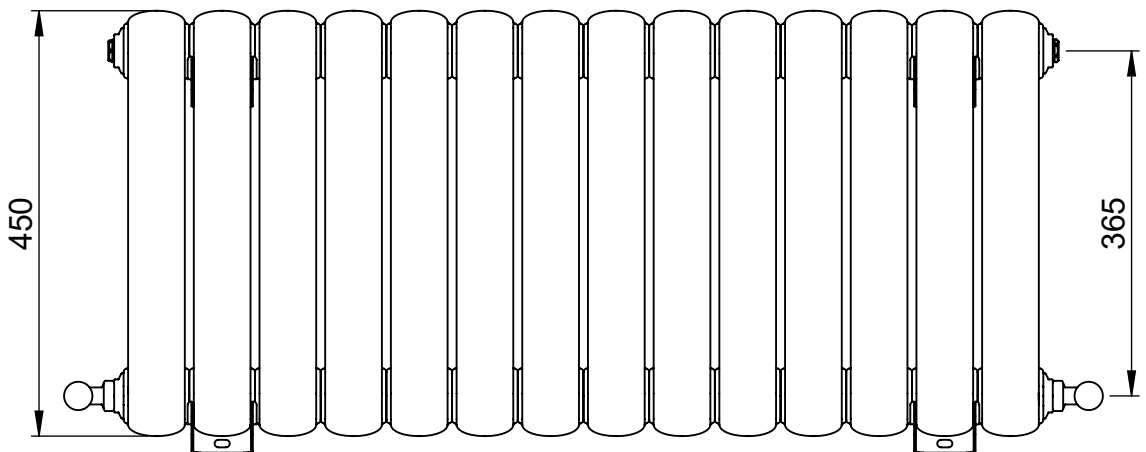

**Mode II
CN027
450x993**

Height: 450
Width: 993
Depth: 90
Weight HO: kg
EO: kg

Tube ϕ : n/a
End to End Connections: 993
Elec. element if specified: n/a
Output @ 50°C Δ T Watts: 796
BTUs: 2716

All dimensions in millimetres

Manufactured from Mild Steel

Vogue UK Ltd. reserve the right to alter specifications without prior notice.
ALL MEASUREMENTS ARE NOMINAL DIMENSIONS ONLY, AND ARE NOT BINDING.

SCALE 1:8

VOGUE UK
TOWEL WARMERS & RADIATORS