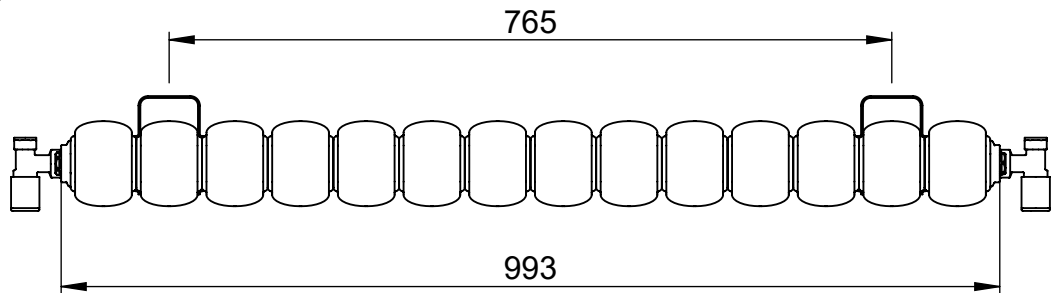

**Mode II
CN027
450x993**

Height: 450
Width: 993
Depth: 90
Weight HO: kg
EO: kg

Tube ϕ : n/a
End to End Connections: 993
Elec. element if specified: n/a
Output @ 50°C Δ T Watts: 796
BTUs: 2716

All dimensions in millimetres

Manufactured from Mild Steel

Vogue UK Ltd. reserve the right to alter specifications without prior notice.
ALL MEASUREMENTS ARE NOMINAL DIMENSIONS ONLY, AND ARE NOT BINDING.

SCALE 1:8

VOGUE UK
TOWEL WARMERS & RADIATORS