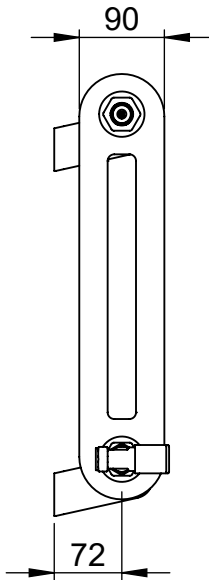

**Mode II
CN027
450x785**

Height: 450
Width: 785
Depth: 90
Weight HO: kg
EO: kg

Tube ϕ : n/a
End to End Connections: 785
Elec. element if specified: n/a
Output @ 50° C Δ T Watts: 625
BTUs: 2133

All dimensions in millimetres

Manufactured from Mild Steel

Vogue UK Ltd. reserve the right to alter specifications without prior notice.
ALL MEASUREMENTS ARE NOMINAL DIMENSIONS ONLY, AND ARE NOT BINDING.

SCALE 1:8

VOGUE UK
TOWEL WARMERS & RADIATORS