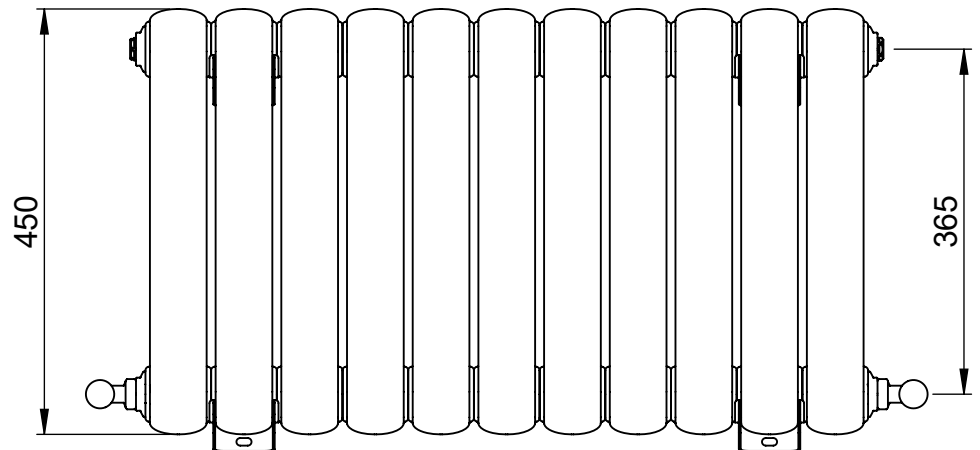

**Mode II
CN027
450x785**

Height: 450
Width: 785
Depth: 90
Weight HO: kg
EO: kg

Tube ϕ : n/a
End to End Connections: 785
Elec. element if specified: n/a
Output @ 50° C Δ T Watts: 625
BTUs: 2133

All dimensions in millimetres

Manufactured from Mild Steel

Vogue UK Ltd. reserve the right to alter specifications without prior notice.
ALL MEASUREMENTS ARE NOMINAL DIMENSIONS ONLY, AND ARE NOT BINDING.

SCALE 1:8

VOGUE UK
TOWEL WARMERS & RADIATORS