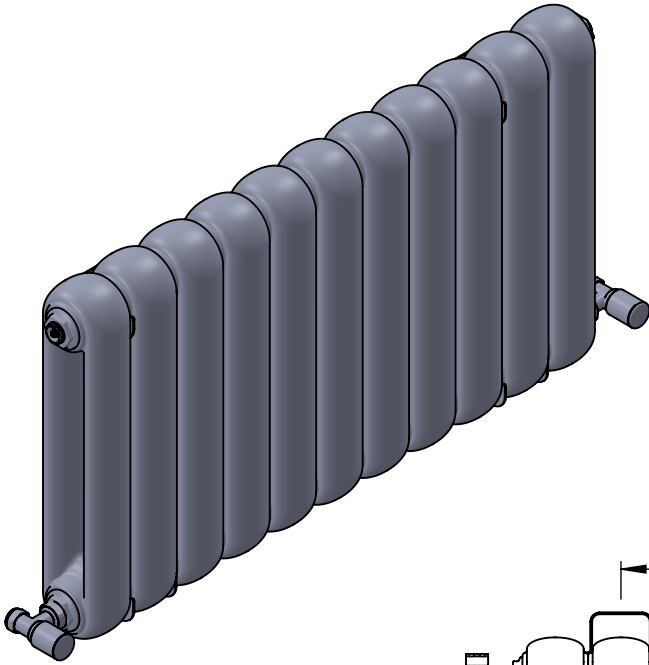

**Mode II
CN027
450x785**

Height: 450
Width: 785
Depth: 90
Weight HO: kg
EO: kg

Tube ϕ : n/a
End to End Connections: 785
Elec. element if specified: n/a
Output @ 50° C Δ T Watts: 625
BTUs: 2133

All dimensions in millimetres

Manufactured from Mild Steel

Vogue UK Ltd. reserve the right to alter specifications without prior notice.
ALL MEASUREMENTS ARE NOMINAL DIMENSIONS ONLY, AND ARE NOT BINDING.

SCALE 1:8

VOGUE UK
TOWEL WARMERS & RADIATORS