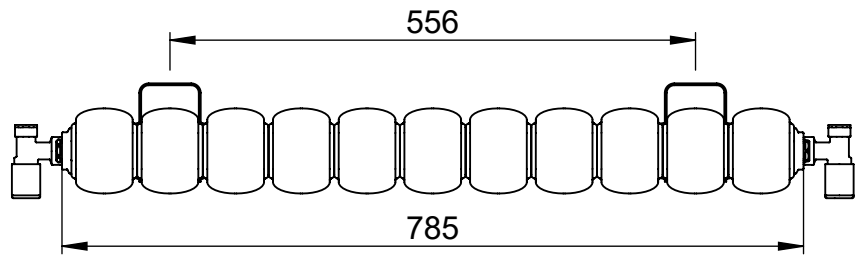

**Mode II
CN027
450x785**

Height: 450
Width: 785
Depth: 90
Weight HO: kg
EO: kg

Tube ϕ : n/a
End to End Connections: 785
Elec. element if specified: n/a
Output @ 50° C Δ T Watts: 625
BTUs: 2133

All dimensions in millimetres

Manufactured from Mild Steel

Vogue UK Ltd. reserve the right to alter specifications without prior notice.
ALL MEASUREMENTS ARE NOMINAL DIMENSIONS ONLY, AND ARE NOT BINDING.

SCALE 1:8

VOGUE UK
TOWEL WARMERS & RADIATORS