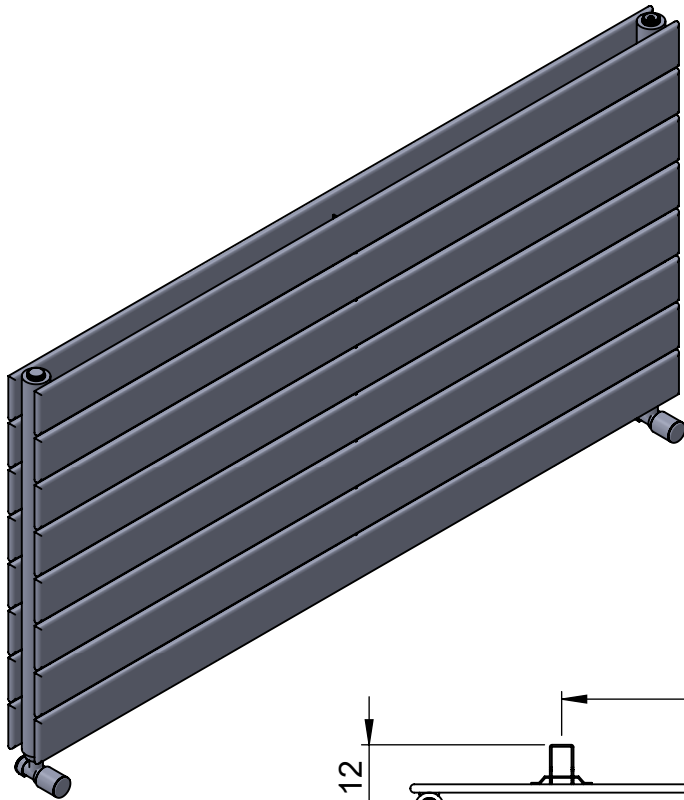

Fly Line Horizontal DR004DP 604x1200

Height: 604
Width: 1200
Depth: 112
Weight HO: kg
EO: kg

Tube ϕ : 38 + 70x11
Pipe Centres: 1150
Elec. element if specified: n/a
Output @ 50°C Δ T Watts: 1144
BTUs: 3903

All dimensions in millimetres

Manufactured from Mild Steel

Vogue UK Ltd. reserve the right to alter specifications without prior notice.
ALL MEASUREMENTS ARE NOMINAL DIMENSIONS ONLY, AND ARE NOT BINDING.