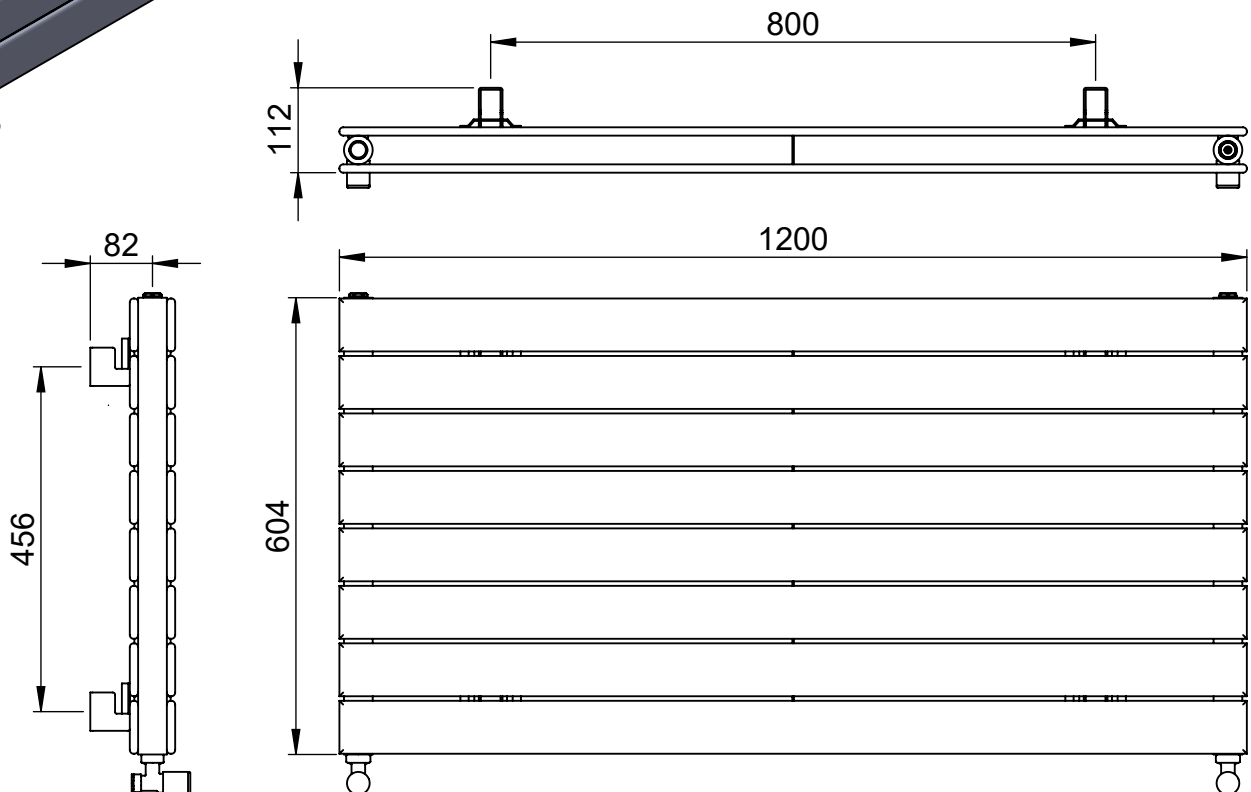

Fly Line Horizontal DR004DP 604x1200

Height: 604
Width: 1200
Depth: 112
Weight HO: kg
EO: kg

Tube ϕ : 38 + 70x11
Pipe Centres: 1150
Elec. element if specified: n/a
Output @ 50°C Δ T Watts: 1144
BTUs: 3903

All dimensions in millimetres

Manufactured from Mild Steel

Vogue UK Ltd. reserve the right to alter specifications without prior notice.
ALL MEASUREMENTS ARE NOMINAL DIMENSIONS ONLY, AND ARE NOT BINDING.