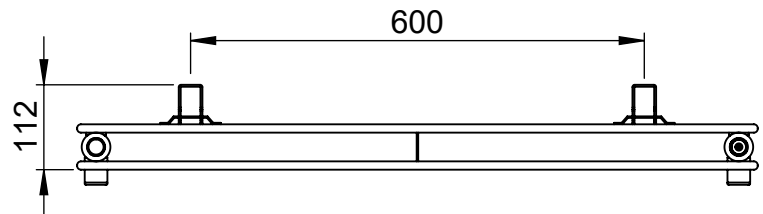

Fly Line Horizontal DR004DP 604x900

Height: 604
Width: 900
Depth: 112
Weight HO: kg
EO: kg

Tube ϕ : 38 + 70x11
Pipe Centres: 850
Elec. element if specified: n/a
Output @ 50° C Δ T Watts: 872
BTUs: 2975

All dimensions in millimetres

Manufactured from Mild Steel

Vogue UK Ltd. reserve the right to alter specifications without prior notice.
ALL MEASUREMENTS ARE NOMINAL DIMENSIONS ONLY, AND ARE NOT BINDING.

SCALE 1:10

VOGUE UK
TOWEL WARMERS & RADIATORS