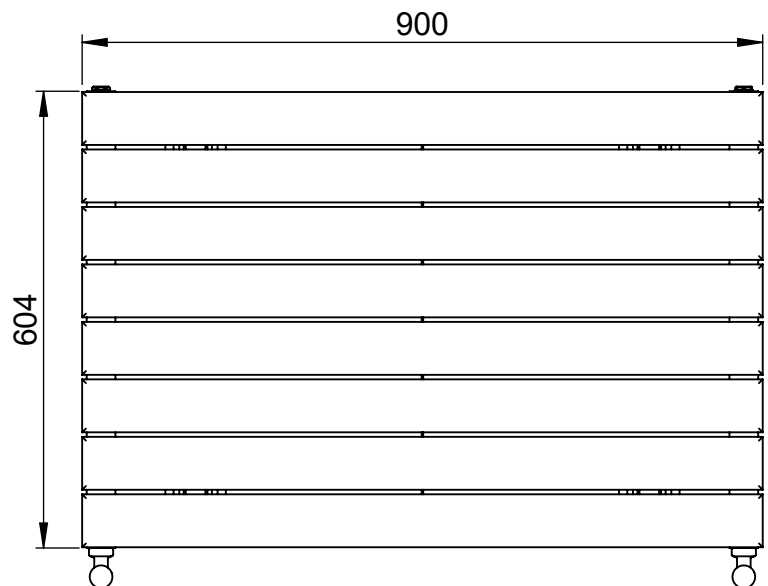

Fly Line Horizontal DR004DP 604x900

Height: 604
Width: 900
Depth: 112
Weight HO: kg
EO: kg

Tube ϕ : 38 + 70x11
Pipe Centres: 850
Elec. element if specified: n/a
Output @ 50° C Δ T Watts: 872
BTUs: 2975

All dimensions in millimetres

Manufactured from Mild Steel

Vogue UK Ltd. reserve the right to alter specifications without prior notice.
ALL MEASUREMENTS ARE NOMINAL DIMENSIONS ONLY, AND ARE NOT BINDING.

SCALE 1:10

VOGUE UK
TOWEL WARMERS & RADIATORS