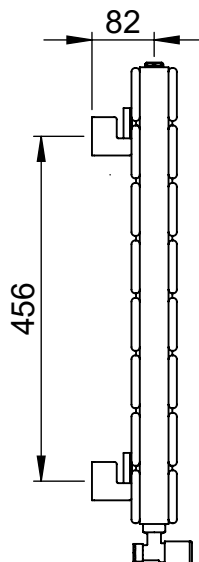

Fly Line Horizontal DR004DP 604x900

Height: 604
Width: 900
Depth: 112
Weight HO: kg
EO: kg

Tube ϕ : 38 + 70x11
Pipe Centres: 850
Elec. element if specified: n/a
Output @ 50° C Δ T Watts: 872
BTUs: 2975

All dimensions in millimetres

Manufactured from Mild Steel

Vogue UK Ltd. reserve the right to alter specifications without prior notice.
ALL MEASUREMENTS ARE NOMINAL DIMENSIONS ONLY, AND ARE NOT BINDING.

SCALE 1:10

VOGUE UK
TOWEL WARMERS & RADIATORS