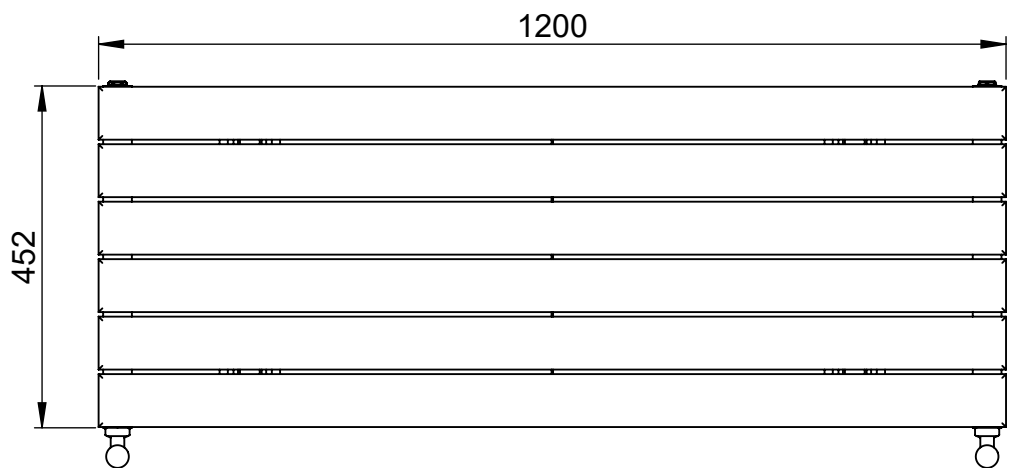

# Fly Line Horizontal DR004DP 452x1200

Height: 452  
Width: 1200  
Depth: 112  
Weight HO: kg  
EO: kg

Tube  $\phi$ : 38 + 70x11  
Pipe Centres: 1150  
Elec. element if specified: n/a  
Output @ 50°C  $\Delta$  T Watts: 858  
BTUs: 2927

All dimensions in millimetres

Manufactured from Mild Steel

Vogue UK Ltd. reserve the right to alter specifications without prior notice.  
ALL MEASUREMENTS ARE NOMINAL DIMENSIONS ONLY, AND ARE NOT BINDING.