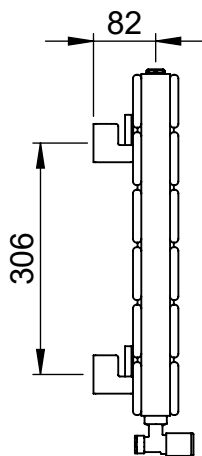

# Fly Line Horizontal DR004DP 452x1200

Height: 452  
Width: 1200  
Depth: 112  
Weight HO: kg  
EO: kg

Tube  $\phi$ : 38 + 70x11  
Pipe Centres: 1150  
Elec. element if specified: n/a  
Output @ 50°C  $\Delta$  T Watts: 858  
BTUs: 2927

All dimensions in millimetres

Manufactured from Mild Steel

Vogue UK Ltd. reserve the right to alter specifications without prior notice.  
ALL MEASUREMENTS ARE NOMINAL DIMENSIONS ONLY, AND ARE NOT BINDING.