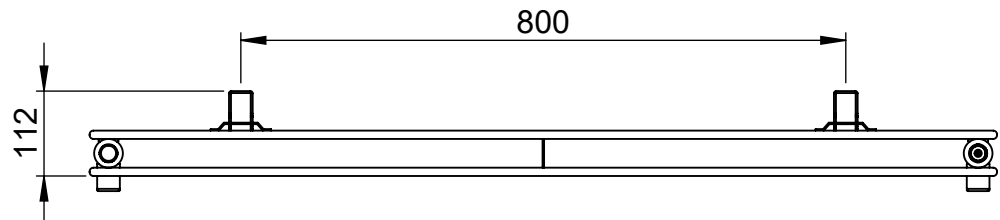

# Fly Line Horizontal DR004DP 452x1200

Height: 452  
Width: 1200  
Depth: 112  
Weight HO: kg  
EO: kg

Tube  $\phi$ : 38 + 70x11  
Pipe Centres: 1150  
Elec. element if specified: n/a  
Output @ 50°C  $\Delta$  T Watts: 858  
BTUs: 2927

All dimensions in millimetres

Manufactured from Mild Steel

Vogue UK Ltd. reserve the right to alter specifications without prior notice.  
ALL MEASUREMENTS ARE NOMINAL DIMENSIONS ONLY, AND ARE NOT BINDING.