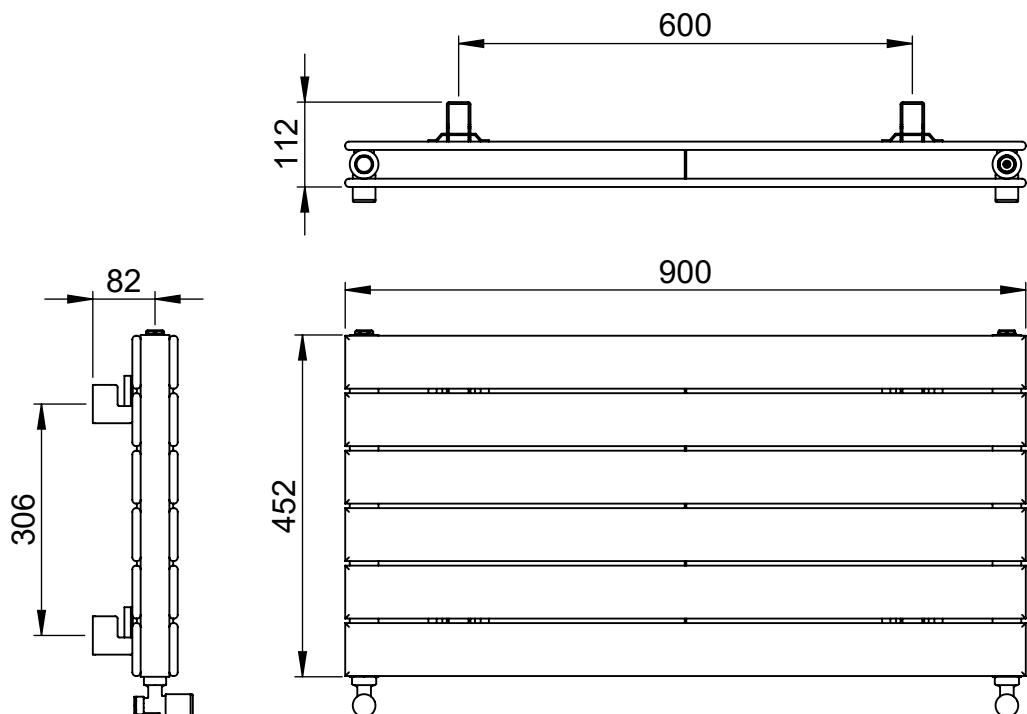

Fly Line Horizontal DR004DP 452x900

Height: 452
Width: 900
Depth: 112
Weight HO: kg
EO: kg

Tube ϕ : 38 + 70x11
Pipe Centres: 850
Elec. element if specified: n/a
Output @ 50°C Δ T Watts: 654
BTUs: 2231

All dimensions in millimetres

Manufactured from Mild Steel

Vogue UK Ltd. reserve the right to alter specifications without prior notice.
ALL MEASUREMENTS ARE NOMINAL DIMENSIONS ONLY, AND ARE NOT BINDING.

SCALE 1:10

VOGUE UK
TOWEL WARMERS & RADIATORS